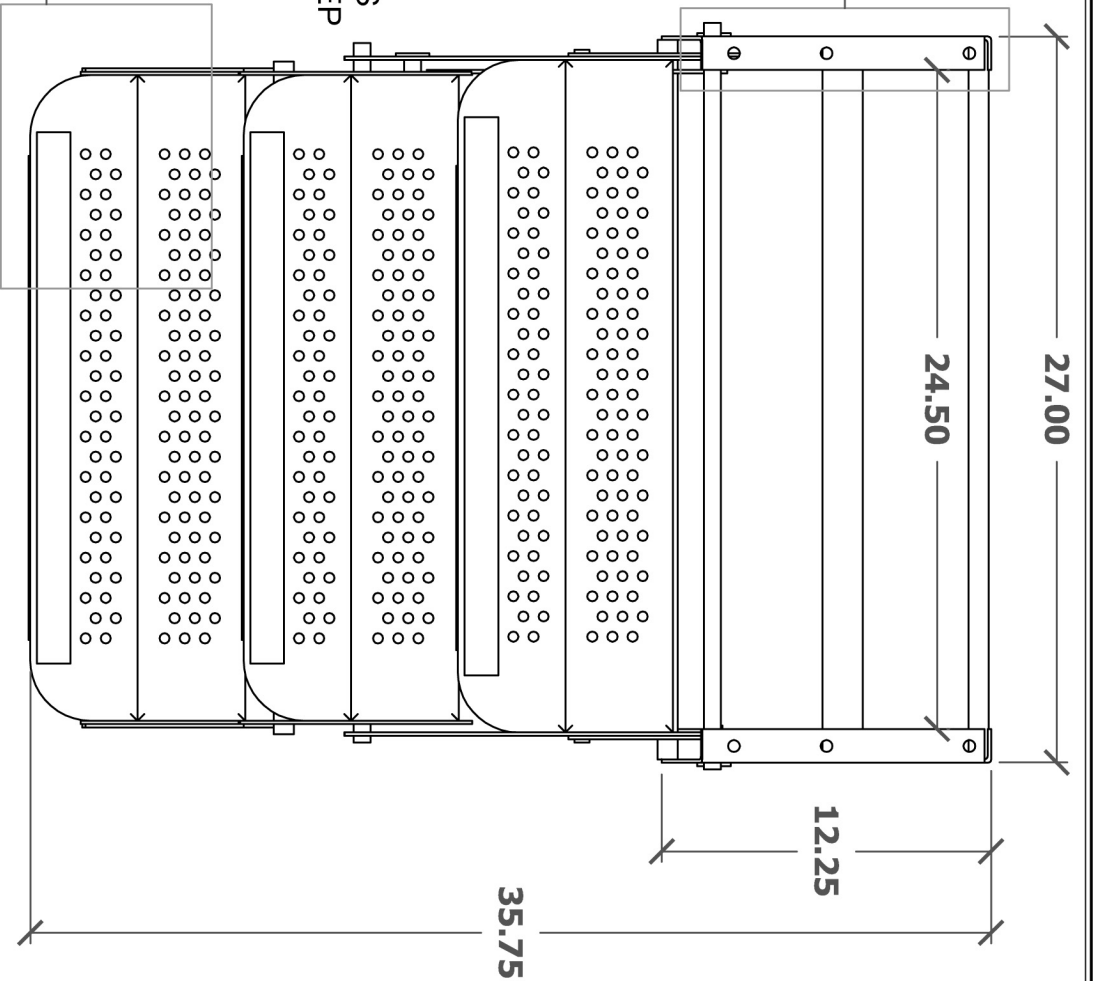

ALL TREADS
ARE 8.00 DEEP

Top View

No Scale