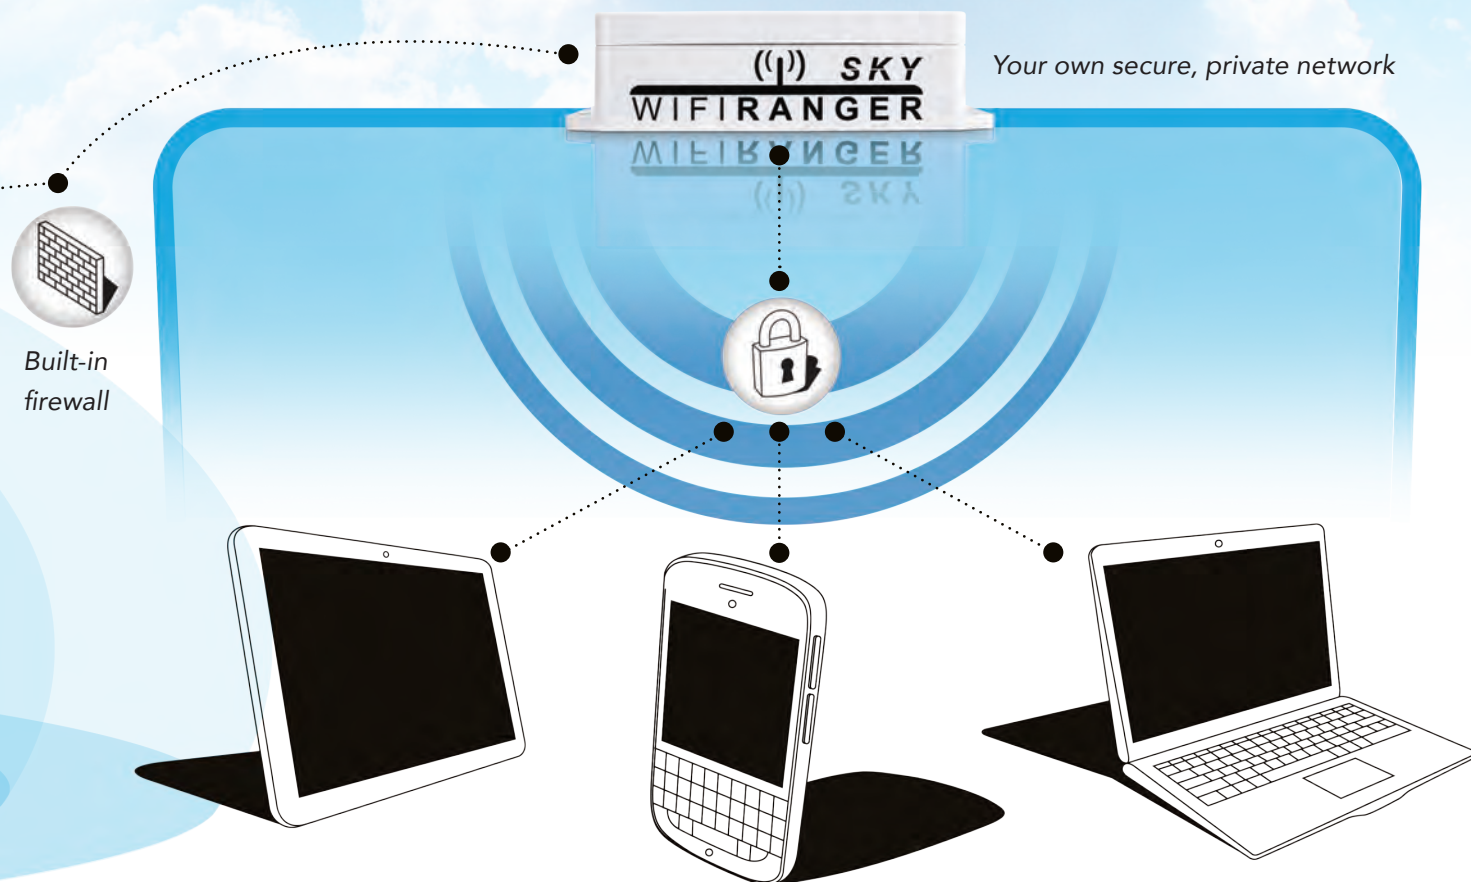

(01) SKY  
WIFIRANGER

WIFIRANGER SKY

WIFIRANGER

sky

The best connection when you  
need to get away from it all.

WIFIRANGER  
(01) SKY

WIFIRANGER SKY

MADE FOR THE GREAT OUTDOORS

# Take your WiFi to new heights.

2,500  
ft.

Signal-boosting technology from 2,500 ft.

One-time login  
for all your devices

On your next trip, don't just surf the web — **soar through it**. The WiFiRanger Sky combines durable engineering with signal-boosting technology. Designed to withstand the rigors of outdoor travel, the **WiFiRanger Sky makes it easy and secure to stay connected**.

## Secure go-between and private network.

Protect your personal information from digital intruders with the WiFiRanger Sky. **A built-in firewall** provides a wall of security between you and users on the public WiFi network, while a **WPA2 256bit AES encryption** keeps intruders from accessing the private network the WiFiRanger Sky broadcasts between your devices.