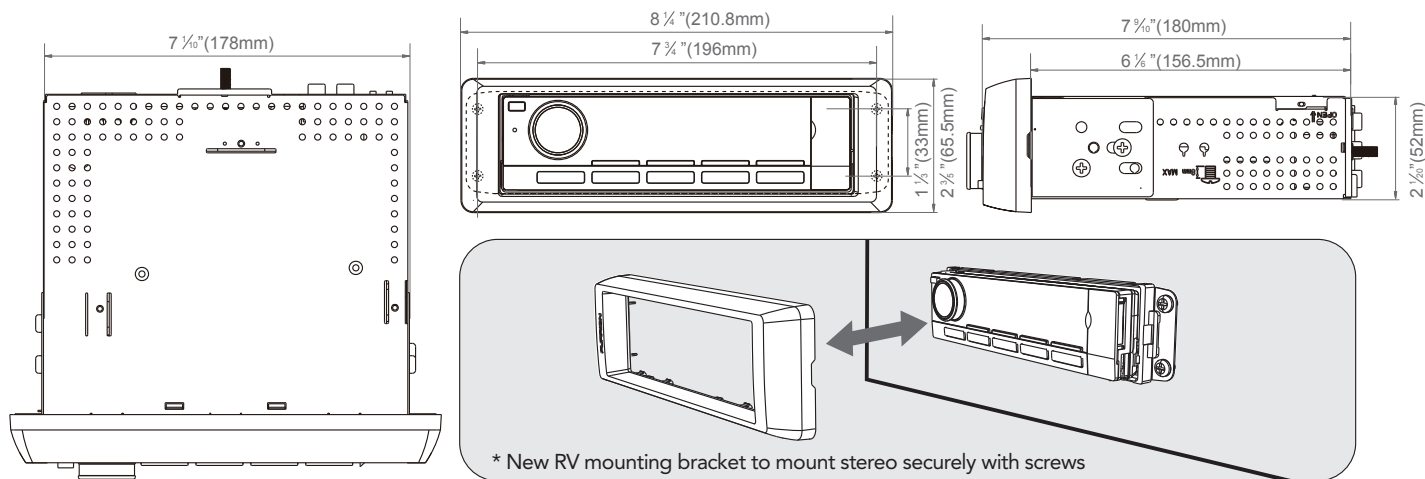

DV5600

DVD Stereo

Specifications

Din Type	1-din	Rotary Volume Control	√
Front Panel Type	Detachable	Accessories Inclusive	Remote Control with Batteries
Support Disc Format	CD & DVD		Mounting Bracket
Support Media Format	MP3/WMA/MP4/AVI		12-pin Connecting Wires
Tuner Type	AM & FM		Manual
Number of Preset Station	30		Warranty Card
RDS	•	Power Output (Watt)	4 x 25Watt (RMS) / 4 x 45Watt (MAX)
USB	√	Power Connector Type	12-pin
Card Reader	√		
Memory Card Support	SD/MMC		
AUX-IN	√		
AUX-IN Video Support	√		
Number of RCA (Audio LR) Input at Rear Panel	1		
Number of RCA (Audio LR) Output at Rear Panel	1		
Number of Video Input at Rear Panel	•		
Number of Video Output at Rear Panel	1		
Number of Subwoofer Output at Rear Panel	1		
Number of HDMI Output at Rear Panel	•		
Number of Optical Audio Input at Rear Panel	•		
Number of Coaxial Audio Input at Rear Panel	•		
Number of Camera Input at Rear Panel	•		
Display Type	LCD		
Display Size (inch)	3.7"		
Display Backlight Color	White		
Key Illumination Color	White		
		Packaging Information	
		Packaging type	Color Gift Box
		Quantity per Gift Box	1
		Individual Packaging Dimensions	10.94"x8.62"x3.39"
		Individual Packaging Gross Weight (kg)	
		Individual Packaging Net Weight (kg)	
		Master Carton	
		Packaging type	Master Carton Box
		Quantity per box	5
		Master Carton Dimensions	17.24" x 8.99" x 11.61"
		Master Carton Gross Weight (kg)	
		Master Carton Net Weight (kg)	
		* Note: "√"=Equipped "•" = Not available	