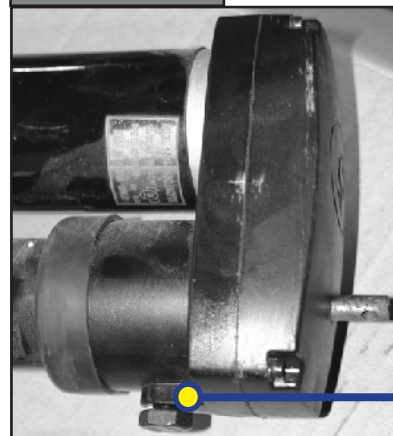

**SLIDEOUTS**

**Fig. 1 - Venture & Toula Actuator**

**Fig. 2 - Tuson Actuator**

**NOTE:** Toula actuators and motors can be replaced by Venture.

Motor Only	Part Number
Tuson 18:1	125802
Venture 18:1	132682
Venture 28:1	136373

Actuator & Motor (18:1)	Size	Part Number
Venture	24"	119128
Venture	32"	122747
Venture	40"	119129
Venture Actuator Only	40"	145595
Tuson	24"	145185
Tuson	40"	131903
Tuson Actuator Only	40"	145596

Venture & Toula Wiring Instructions

Red Lead: Extend side of switch  
 Black Lead: Retract side of switch

Tuson Wiring Instructions

Red Lead: Retract side of switch  
 Black Lead: Extend side of switch

**Fig. 3 - Tuson**

**Embossed "LCI" Logo on Bottom of Gearbox**

**Fig. 4 - Tuson**

**Single Motor Mounting Bolt**

**Fig. 5 - Venture & Toula**

**Double Motor Mount Bolt**