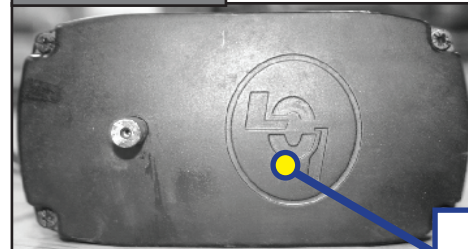

Actuator & Motor (18:1)	Size	Part Number
Venture	24"	119128
Venture	32"	122747
Venture	40"	119129
Venture Actuator Only	40"	145595
Tuson	24"	145185
Tuson	40"	131903
Tuson Actuator Only	40"	145596

Venture & Toula Wiring Instructions

Red Lead: Extend side of switch  
 Black Lead: Retract side of switch

Tuson Wiring Instructions

Red Lead: Retract side of switch  
 Black Lead: Extend side of switch

**Fig. 3 - Tuson**

**Embossed "LCI" Logo on Bottom of Gearbox**

**Fig. 4 - Tuson**

**Single Motor Mounting Bolt**

**Fig. 5 - Venture & Toula**

**Double Motor Mount Bolt**