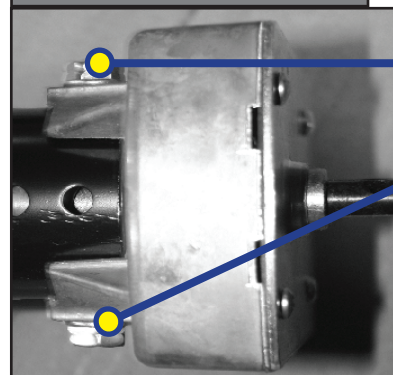

Actuator & Motor (18:1)	Size	Part Number
Venture	24"	119128
Venture	32"	122747
Venture	40"	119129
Venture Actuator Only	40"	145595
Tuson	24"	145185
Tuson	40"	131903
Tuson Actuator Only	40"	145596

Venture & Toula Wiring Instructions

Red Lead: Extend side of switch  
 Black Lead: Retract side of switch

Tuson Wiring Instructions

Red Lead: Retract side of switch  
 Black Lead: Extend side of switch

**Fig. 3 - Tuson**

**Embossed "LCI" Logo on Bottom of Gearbox**

**Fig. 4 - Tuson**

**Single Motor Mounting Bolt**

**Fig. 5 - Venture & Toula**

**Double Motor Mount Bolt**