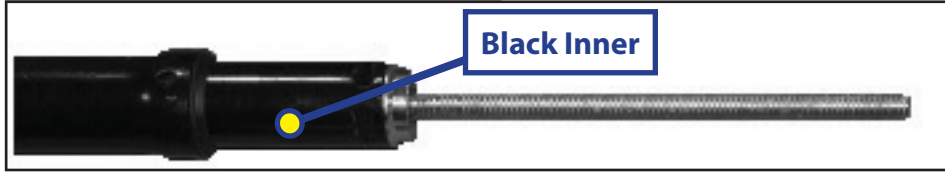

**SLIDEOUTS**

**Fig. 1 - Venture & Toula Actuator**

**Fig. 2 - Tuson Actuator**

**NOTE:** Toula actuators and motors can be replaced by Venture.

Motor Only	Part Number
Tuson 18:1	125802
Venture 18:1	132682
Venture 28:1	136373

Actuator & Motor (18:1)	Size	Part Number
Venture	24"	119128
Venture	32"	122747
Venture	40"	119129
Venture Actuator Only	40"	145595
Tuson	24"	145185
Tuson	40"	131903
Tuson Actuator Only	40"	145596

Venture & Toula Wiring Instructions

Red Lead: Extend side of switch  
 Black Lead: Retract side of switch

Tuson Wiring Instructions

Red Lead: Retract side of switch  
 Black Lead: Extend side of switch

**Fig. 3 - Tuson**

**Embossed "LCI" Logo on Bottom of Gearbox**