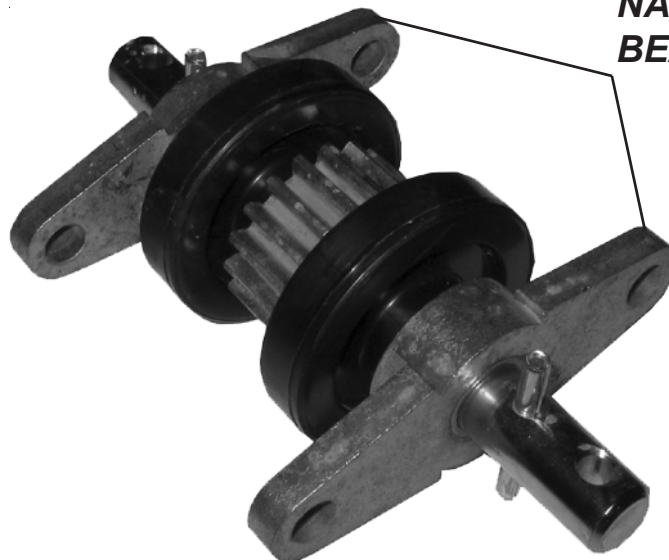

GEAR PACK ASSEMBLY 122837 COMPARATIVE

PRE-APRIL 2006 GEAR PACK

***WIDE-ANGLE
BEARING PLATE***

POST-APRIL 2006 GEAR PACK

***NARROW-ANGLE
BEARING PLATE***

The only difference between the Pre-April 2006 Gear Pack and the Post-April 2006 Gear Pack is the shape of the Bearing Plate. The Post-April 2006 Gear Pack is the current production gear pack being used by the unit manufacturer. It directly and exactly replaces the Pre-April 2006 Gear Pack.