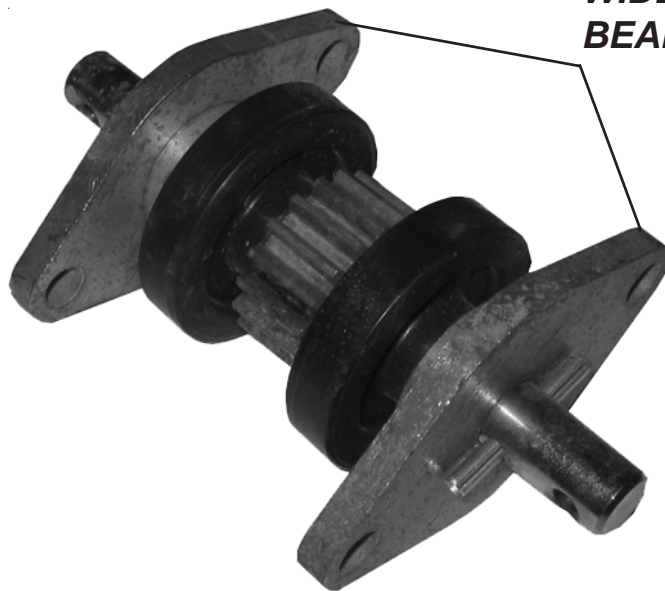

GEAR PACK ASSEMBLY 122837 COMPARATIVE

PRE-APRIL 2006 GEAR PACK

***WIDE-ANGLE
BEARING PLATE***

POST-APRIL 2006 GEAR PACK

***NARROW-ANGLE
BEARING PLATE***

The only difference between the Pre-April 2006 Gear Pack and the Post-April 2006 Gear Pack is the shape of the Bearing Plate. The Post-April 2006 Gear Pack is the current production gear pack being used by the unit manufacturer. It directly and exactly replaces the Pre-April 2006 Gear Pack.