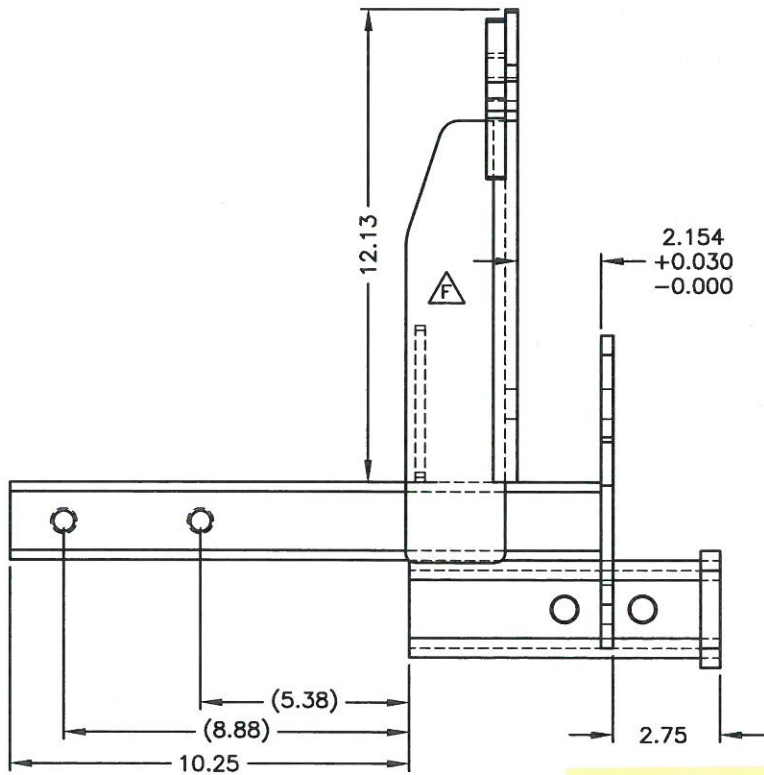

		Parts List	
Item	Qty	Drawing Number	Description
1	1	A-000350	COLLAR
2	1	A-004629D	STINGER
3	1	A-004630A	RECEIVER
4	1	A-004800A	PLATE
5	1	A-004858C	LOCK PLATE
6	1	B-002695E	MAIN SUPPORT
7	1	A-005605	CHANNEL GUSSET

NOTES:

1. ALL DIMENSIONS ARE INCHES UNLESS OTHERWISE SPECIFIED.
2. POWDERCOAT BLACK.

REVISION DESCRIPTION: ADDED MATERIAL TO...

REVISED BY: [illegible]

ROADMASTER, INC.
Manufacturer of Quality RV Products

6110 NE 127th Ave.
Vancouver, Washington 98682
Ph. 1-800-669-9690
Fax (360) 735-9300

TIRE CARRIER
MAIN RECEIVER HITCH

REFERENCE DRAWING *

DO NOT SCALE DRAWING FOR DIMENSIONS

SIZE	DRAWING NUMBER	REV.
A	C-002780	F