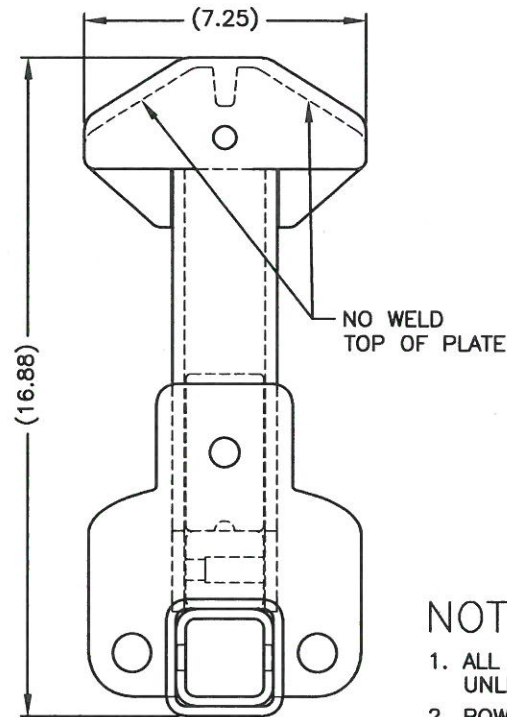

		Parts List	
Item	Qty	Drawing Number	Description
1	1	A-000350	COLLAR
2	1	A-004629D	STINGER
3	1	A-004630A	RECEIVER
4	1	A-004800A	PLATE
5	1	A-004858C	LOCK PLATE
6	1	B-002695E	MAIN SUPPORT
7	1	A-005605	CHANNEL GUSSET

NOTES:

1. ALL DIMENSIONS ARE INCHES UNLESS OTHERWISE SPECIFIED.
2. POWDERCOAT BLACK.

REVISION DESCRIPTION: ADDED MATERIAL TO...

REVISED BY: [illegible]

ROADMASTER, INC.
Manufacturer of Quality RV Products

6110 NE 127th Ave.
Vancouver, Washington 98682
Ph. 1-800-669-9690
Fax (360) 735-9300

TIRE CARRIER
MAIN RECEIVER HITCH

REFERENCE DRAWING *

DO NOT SCALE DRAWING FOR DIMENSIONS

SIZE	DRAWING NUMBER	REV.
A	C-002780	F