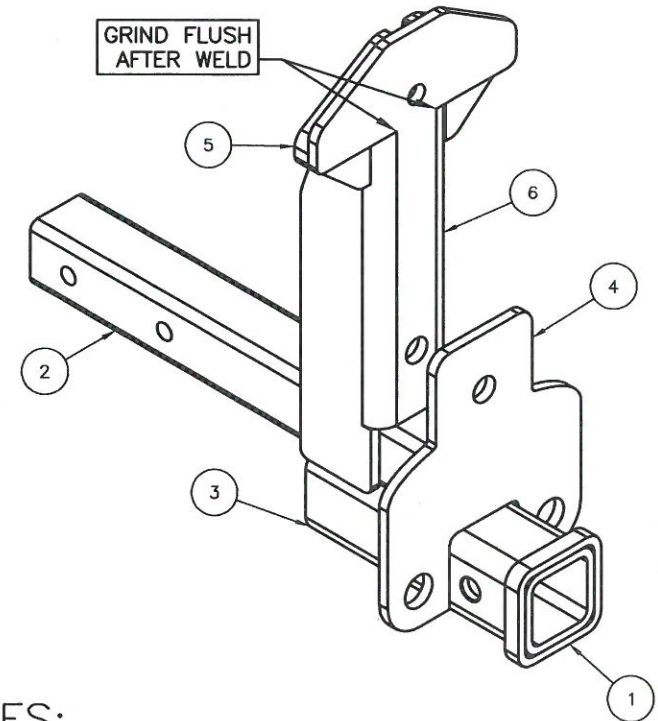

		Parts List	
Item	Qty	Drawing Number	Description
1	1	A-000350	COLLAR
2	1	A-004629D	STINGER
3	1	A-004630A	RECEIVER
4	1	A-004800A	PLATE
5	1	A-004858C	LOCK PLATE
6	1	B-002695E	MAIN SUPPORT
7	1	A-005605	CHANNEL GUSSET

NOTES:

1. ALL DIMENSIONS ARE INCHES UNLESS OTHERWISE SPECIFIED.
2. POWDERCOAT BLACK.

REVISION DESCRIPTION: ADDED MATERIAL TO...

REVISED BY: [illegible]

ROADMASTER, INC.
Manufacturer of Quality RV Products