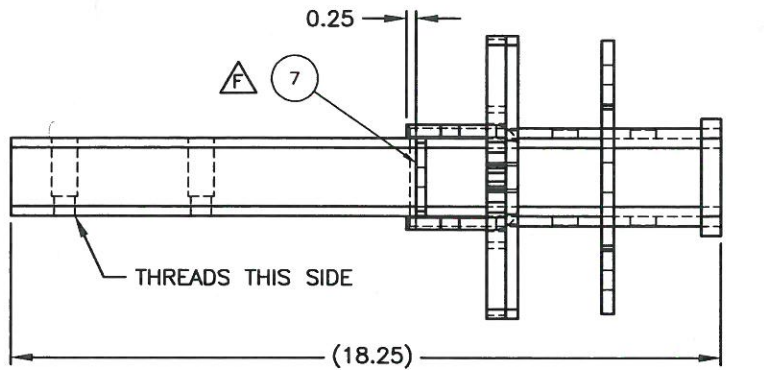

		Parts List	
Item	Qty	Drawing Number	Description
1	1	A-000350	COLLAR
2	1	A-004629D	STINGER
3	1	A-004630A	RECEIVER
4	1	A-004800A	PLATE
5	1	A-004858C	LOCK PLATE
6	1	B-002695E	MAIN SUPPORT
7	1	A-005605	CHANNEL GUSSET

NOTES:

1. ALL DIMENSIONS ARE INCHES UNLESS OTHERWISE SPECIFIED.
2. POWDERCOAT BLACK.

REVISION DESCRIPTION: ADDED MATERIAL TO...

REVISED BY: [illegible]

ROADMASTER, INC.
Manufacturer of Quality RV Products