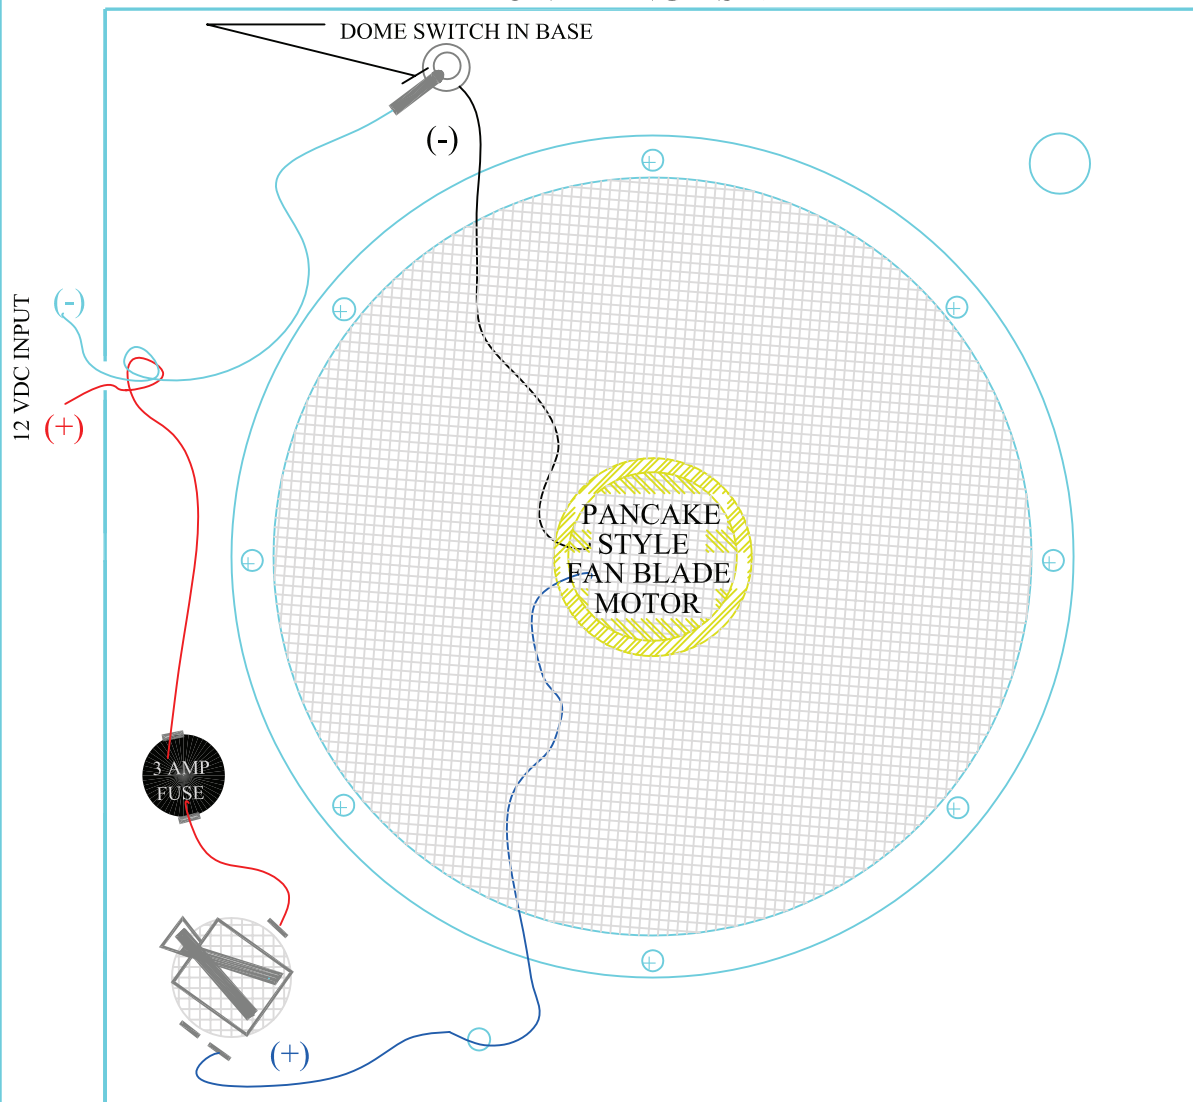

FRONT-HINGE SIDE

PASSENGER-CURB SIDE

COLOR KEY;

- #16 or #18 WHITE -NEGATIVE-
- #18 RED +POSITIVE+
- #16 BLACK -NEGATIVE-
- #16 BLUE +POSITIVE+

**1200 (New#)**  
**8000 (Old #)**

*CREATE-A-BREEZE*

by *FAN-TASTIC VENT CORP.*