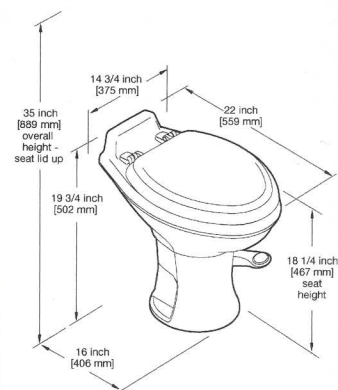

320 CERAMIC BOWL GRAVITY-FLUSH TOILET

Lasting home-like comfort and style

Low Flush Technology At Its Most Elegant

- New elongated bowl and full-size wood seat with residential height for home-like comfort
- High-gloss ceramic construction is stain- and scratch-proof for long-lasting durability
- Anti-splash rim keeps water in bowl, conceals rinse jets
- Extreme low flush technology uses as little as 1 pint/0.5 liter per flush
- One-way, ergonomic foot pedal easy to use – press partially to add water; press fully to flush
- Two-bolt installation with quick access water connection
- Easy serviceability with modular components
- Dometic Two-Year Protection Plus Warranty

Model 321 Short Seat Height

Color: White or Bone
Weight: 36 lbs.
Seat Height: 14 inches

Model 320 Standard Seat Height

Color: White or Bone
Weight: 37 lbs.
Seat Height: 18.25 inches

 Dometic

320 CERAMIC BOWL GRAVITY-FLUSH TOILET

Specifications

Porcelain Toilets

DOMETIC 320 STANDARD HEIGHT WOOD SEAT

ORDER NO.

302320021	Single Pack	White
302320023	Single Pack	Bone
302320051	Pallet Pack (12)	White
302320053	Pallet Pack (12)	Bone

DOMETIC 320 STANDARD HEIGHT WOOD SEAT WITH HAND SPRAY

ORDER NO.

302320121	Single Pack	White
302320123	Single Pack	Bone
302320151	Pallet Pack (12)	White
302320153	Pallet Pack (12)	Bone

320 Series Standard Height

321 Series Short Height

DOMETIC 321 SHORT HEIGHT WOOD SEAT