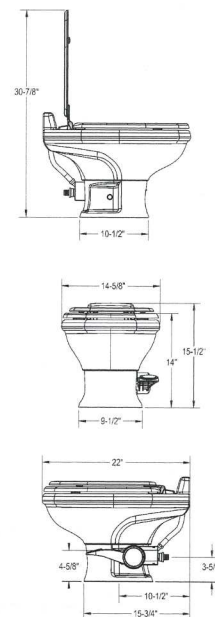

320 CERAMIC BOWL GRAVITY-FLUSH TOILET

Lasting home-like comfort and style

Low Flush Technology At Its Most Elegant

- New elongated bowl and full-size wood seat with residential height for home-like comfort
- High-gloss ceramic construction is stain- and scratch-proof for long-lasting durability
- Anti-splash rim keeps water in bowl, conceals rinse jets
- Extreme low flush technology uses as little as 1 pint/0.5 liter per flush
- One-way, ergonomic foot pedal easy to use – press partially to add water; press fully to flush
- Two-bolt installation with quick access water connection
- Easy serviceability with modular components
- Dometic Two-Year Protection Plus Warranty

Model 321 Short Seat Height

Color: White or Bone
Weight: 36 lbs.
Seat Height: 14 inches

Model 320 Standard Seat Height

Color: White or Bone
Weight: 37 lbs.
Seat Height: 18.25 inches

 Dometic

320 CERAMIC BOWL GRAVITY-FLUSH TOILET

ORDER NO.

302320121	Single Pack	White
302320123	Single Pack	Bone
302320151	Pallet Pack (12)	White
302320153	Pallet Pack (12)	Bone

320 Series Standard Height

321 Series Short Height

DOMETIC 321 SHORT HEIGHT WOOD SEAT

ORDER NO.

302321621	Single Pack	White
302321623	Single Pack	Bone
302321651	Pallet Pack (12)	White
302321653	Pallet Pack (12)	Bone

DOMETIC 321 SHORT HEIGHT WOOD SEAT WITH HAND SPRAY

ORDER NO.

302321721	Single Pack	White
302321723	Single Pack	Bone
302321751	Pallet Pack (12)	White
302321753	Pallet Pack (12)	Bone