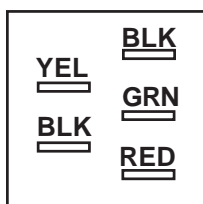

SLIDEOUT SWITCH KIT COMPARATIVE

OLD SLIDEOUT SWITCH KIT

***OLD SLIDEOUT SWITCH KIT -
COLOR CODING***

- GREEN - MOTOR CCW
- WHITE - GROUND
- BLACK - POWER
- WHITE - GROUND
- RED - MOTOR CW

NEW SLIDEOUT SWITCH KIT

***NEW SLIDEOUT SWITCH KIT -
COLOR CODING***

- BLACK-GROUND
- YELLOW - MOTOR-CW
- GREEN - MOTOR-CCW
- BLACK-GROUND
- RED - POWER