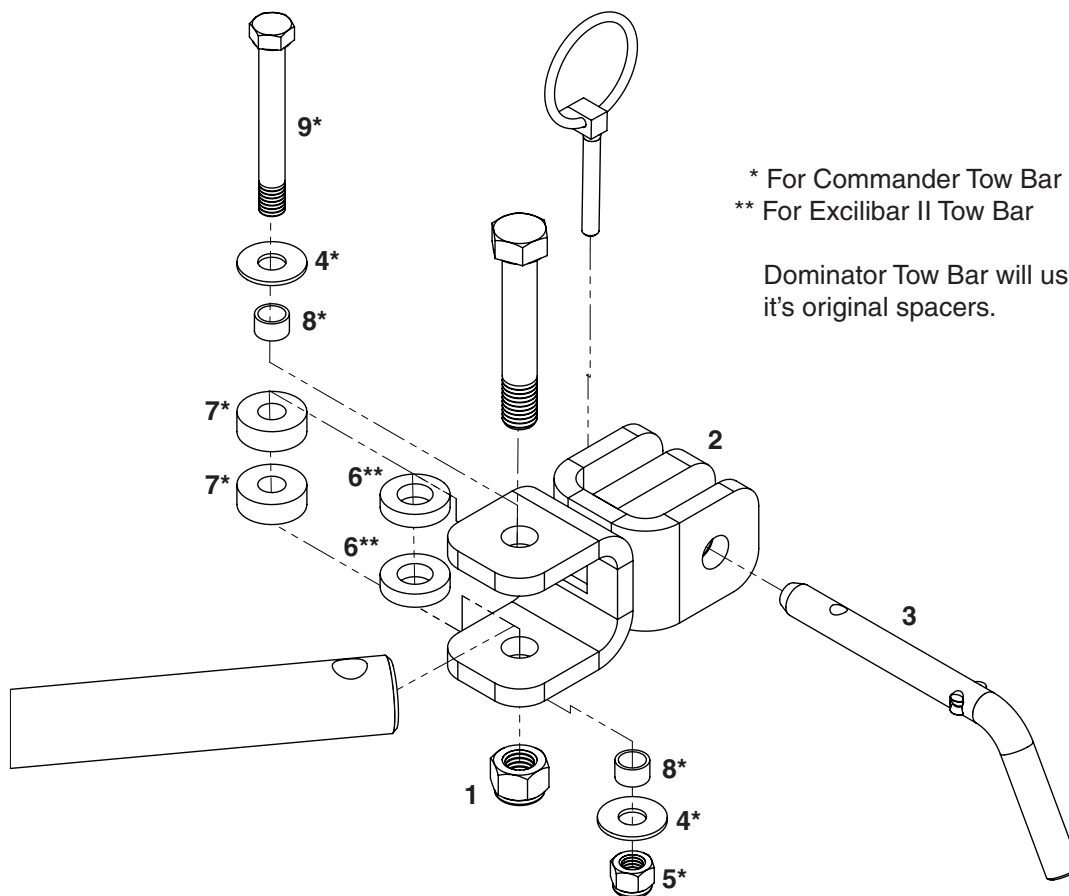

**Demco Tow Bar to  
Blue OX Baseplate  
Adaptor Kit 9523041**

\* For Commander Tow Bar  
\*\* For Excalibar II Tow Bar

Dominator Tow Bar will use  
it's original spacers.

**9523041 PARTS LIST**

REF. NO.	PART NO.	QTY.	DESCRIPTION
1.	02178	2	1/2" -NC Nylon Lock Nut
2.	12173-81	2	Adaptor Clevis F/Blue Ox Baseplate
3.	13496-95	2	Attaching Pin F/Blue Ox Adaptor
4.	00059	4	3/8" Flat Washer
5.	02592	2	3/8"-NC Nylon Lock Nut
6.	13666	4	Clevis Spacer f/ Excalibar II
7.	13667	4	Clevis Spacer f/ Commander
8.	13668	4	Bushing f/ Commander Bolt
9.	13669-95	2	Commander Bolt