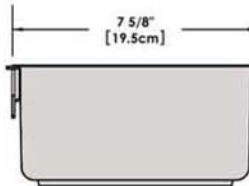

# A10-360L-IND 10 Piece Stainless Steel Gourmet "Nesting" Induction Cookware Set

Weight 11 lb. (5 kg)

Removable  
Handle

Lids

Saucepan  
6-7/8"  
1-1/2 Quart

Saucepan  
7-5/8"  
2 Quart

Saucepan  
8-1/2"  
3 Quart

Saute/ Fry Pan  
9-7/8"  
3 Quart

Stock Pot  
10-1/4"  
5 Quart

"Nested"  
Cookware

"Nested"  
Cookware