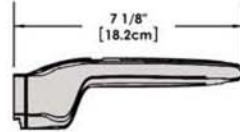

# A10-360L-IND 10 Piece Stainless Steel Gourmet "Nesting" Induction Cookware Set

Weight 11 lb. (5 kg)

Removable  
Handle

Lids

Saucepan  
6-7/8"  
1-1/2 Quart

Saucepan  
7-5/8"  
2 Quart

Saucepan  
8-1/2"  
3 Quart

Saute/ Fry Pan  
9-7/8"  
3 Quart

Stock Pot  
10-1/4"  
5 Quart

"Nested"  
Cookware

"Nested"  
Cookware