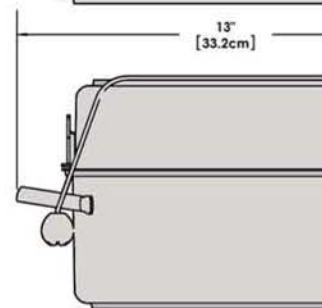

# A10-360L-IND 10 Piece Stainless Steel Gourmet "Nesting" Induction Cookware Set

Weight 11 lb. (5 kg)

Removable  
Handle

Lids

Saucepan  
6-7/8"  
1-1/2 Quart

Saucepan  
7-5/8"  
2 Quart

Saucepan  
8-1/2"  
3 Quart

Saute/ Fry Pan  
9-7/8"  
3 Quart

Stock Pot  
10-1/4"  
5 Quart

"Nested"  
Cookware

"Nested"  
Cookware