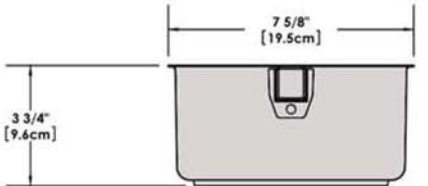

# A10-360L-IND 10 Piece Stainless Steel Gourmet "Nesting" Induction Cookware Set

Weight 11 lb. (5 kg)

Removable  
Handle

Lids

Saucepan  
6-7/8"  
1-1/2 Quart

Saucepan  
7-5/8"  
2 Quart

Saucepan  
8-1/2"  
3 Quart

Saute/ Fry Pan  
9-7/8"  
3 Quart

Stock Pot  
10-1/4"  
5 Quart

"Nested"  
Cookware

"Nested"  
Cookware