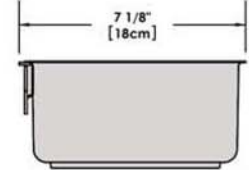

# A10-360L-IND 10 Piece Stainless Steel Gourmet "Nesting" Induction Cookware Set

Weight 11 lb. (5 kg)

Removable  
Handle

Lids

Saucepan  
6-7/8"  
1-1/2 Quart

Saucepan  
7-5/8"  
2 Quart

Saucepan  
8-1/2"  
3 Quart

Saute/ Fry Pan  
9-7/8"  
3 Quart

Stock Pot  
10-1/4"  
5 Quart

"Nested"  
Cookware

"Nested"  
Cookware