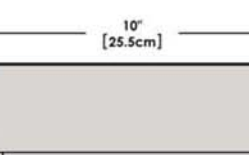

# A10-360L-IND 10 Piece Stainless Steel Gourmet "Nesting" Induction Cookware Set

Weight 11 lb. (5 kg)

Removable  
Handle

Lids

Saucepan  
6-7/8"  
1-1/2 Quart

Saucepan  
7-5/8"  
2 Quart

Saucepan  
8-1/2"  
3 Quart

Saute/ Fry Pan  
9-7/8"  
3 Quart

Stock Pot  
10-1/4"  
5 Quart

"Nested"  
Cookware

"Nested"  
Cookware