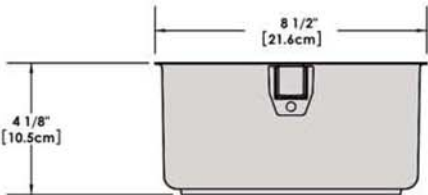

# A10-360L-IND 10 Piece Stainless Steel Gourmet "Nesting" Induction Cookware Set

Weight 11 lb. (5 kg)

Removable  
Handle

Lids

Saucepan  
6-7/8"  
1-1/2 Quart

Saucepan  
7-5/8"  
2 Quart

Saucepan  
8-1/2"  
3 Quart

Saute/ Fry Pan  
9-7/8"  
3 Quart

Stock Pot  
10-1/4"  
5 Quart

"Nested"  
Cookware

"Nested"  
Cookware