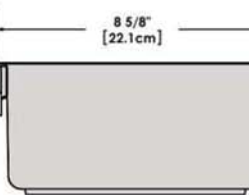

# A10-360L-IND 10 Piece Stainless Steel Gourmet "Nesting" Induction Cookware Set

Weight 11 lb. (5 kg)

Removable  
Handle

Lids

Saucepan  
6-7/8"  
1-1/2 Quart

Saucepan  
7-5/8"  
2 Quart

Saucepan  
8-1/2"  
3 Quart

Saute/ Fry Pan  
9-7/8"  
3 Quart

Stock Pot  
10-1/4"  
5 Quart

"Nested"  
Cookware

"Nested"  
Cookware