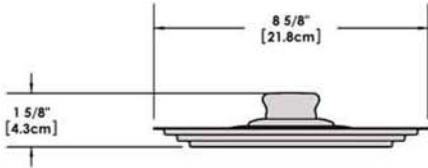

# A10-360L-IND 10 Piece Stainless Steel Gourmet "Nesting" Induction Cookware Set

Weight 11 lb. (5 kg)

Removable  
Handle

Lids

Saucepan  
6-7/8"  
1-1/2 Quart

Saucepan  
7-5/8"  
2 Quart

Saucepan  
8-1/2"  
3 Quart

Saute/ Fry Pan  
9-7/8"  
3 Quart

Stock Pot  
10-1/4"  
5 Quart

"Nested"  
Cookware

"Nested"  
Cookware