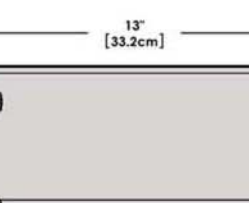

# A10-360L-IND 10 Piece Stainless Steel Gourmet "Nesting" Induction Cookware Set

Weight 11 lb. (5 kg)

Removable  
Handle

Lids

Saucepan  
6-7/8"  
1-1/2 Quart

Saucepan  
7-5/8"  
2 Quart

Saucepan  
8-1/2"  
3 Quart

Saute/ Fry Pan  
9-7/8"  
3 Quart

Stock Pot  
10-1/4"  
5 Quart

"Nested"  
Cookware

"Nested"  
Cookware