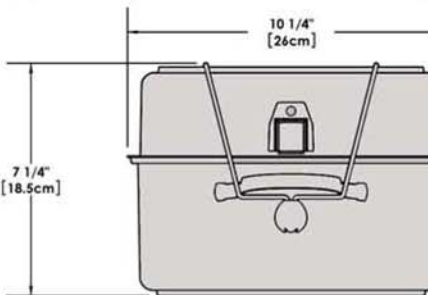

# A10-360L-IND 10 Piece Stainless Steel Gourmet "Nesting" Induction Cookware Set

Weight 11 lb. (5 kg)

Removable  
Handle

Lids

Saucepan  
6-7/8"  
1-1/2 Quart

Saucepan  
7-5/8"  
2 Quart

Saucepan  
8-1/2"  
3 Quart

Saute/ Fry Pan  
9-7/8"  
3 Quart

Stock Pot  
10-1/4"  
5 Quart

"Nested"  
Cookware

"Nested"  
Cookware