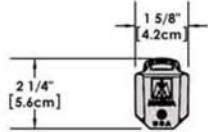

# A10-360L-IND 10 Piece Stainless Steel Gourmet "Nesting" Induction Cookware Set

Weight 11 lb. (5 kg)

Removable  
Handle

Lids

Saucepan  
6-7/8"  
1-1/2 Quart

Saucepan  
7-5/8"  
2 Quart

Saucepan  
8-1/2"  
3 Quart

Saute/ Fry Pan  
9-7/8"  
3 Quart

Stock Pot  
10-1/4"  
5 Quart

"Nested"  
Cookware

"Nested"  
Cookware