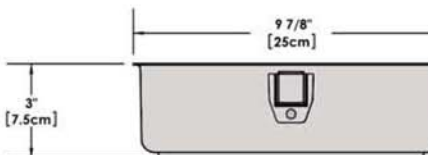

# A10-360L-IND 10 Piece Stainless Steel Gourmet "Nesting" Induction Cookware Set

Weight 11 lb. (5 kg)

Removable  
Handle

Lids

Saucepan  
6-7/8"  
1-1/2 Quart

Saucepan  
7-5/8"  
2 Quart

Saucepan  
8-1/2"  
3 Quart

Saute/ Fry Pan  
9-7/8"  
3 Quart

Stock Pot  
10-1/4"  
5 Quart

"Nested"  
Cookware

"Nested"  
Cookware