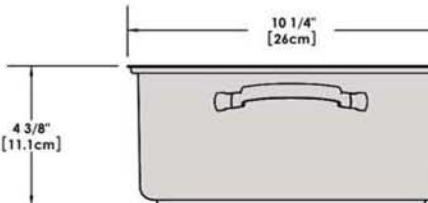

# A10-360L-IND 10 Piece Stainless Steel Gourmet "Nesting" Induction Cookware Set

Weight 11 lb. (5 kg)

Removable  
Handle

Lids

Saucepan  
6-7/8"  
1-1/2 Quart

Saucepan  
7-5/8"  
2 Quart

Saucepan  
8-1/2"  
3 Quart

Saute/ Fry Pan  
9-7/8"  
3 Quart

Stock Pot  
10-1/4"  
5 Quart

"Nested"  
Cookware

"Nested"  
Cookware