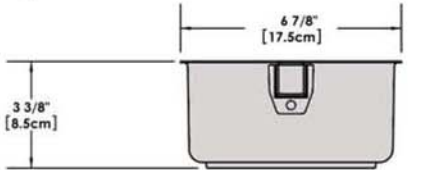

# A10-360L-IND 10 Piece Stainless Steel Gourmet "Nesting" Induction Cookware Set

Weight 11 lb. (5 kg)

Removable  
Handle

Lids

Saucepan  
6-7/8"  
1-1/2 Quart

Saucepan  
7-5/8"  
2 Quart

Saucepan  
8-1/2"  
3 Quart

Saute/ Fry Pan  
9-7/8"  
3 Quart

Stock Pot  
10-1/4"  
5 Quart

"Nested"  
Cookware

"Nested"  
Cookware