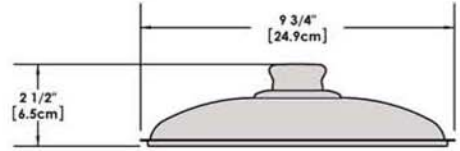

# A10-360L-IND 10 Piece Stainless Steel Gourmet "Nesting" Induction Cookware Set

Weight 11 lb. (5 kg)

Removable  
Handle

Lids

Saucepan  
6-7/8"  
1-1/2 Quart

Saucepan  
7-5/8"  
2 Quart

Saucepan  
8-1/2"  
3 Quart

Saute/ Fry Pan  
9-7/8"  
3 Quart

Stock Pot  
10-1/4"  
5 Quart

"Nested"  
Cookware

"Nested"  
Cookware