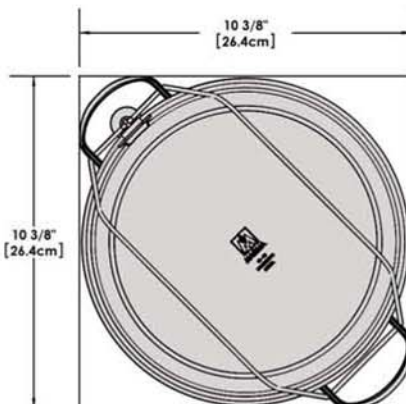

# A10-360L-IND 10 Piece Stainless Steel Gourmet "Nesting" Induction Cookware Set

Weight 11 lb. (5 kg)

Removable  
Handle

Lids

Saucepan  
6-7/8"  
1-1/2 Quart

Saucepan  
7-5/8"  
2 Quart

Saucepan  
8-1/2"  
3 Quart

Saute/ Fry Pan  
9-7/8"  
3 Quart

Stock Pot  
10-1/4"  
5 Quart

"Nested"  
Cookware

"Nested"  
Cookware