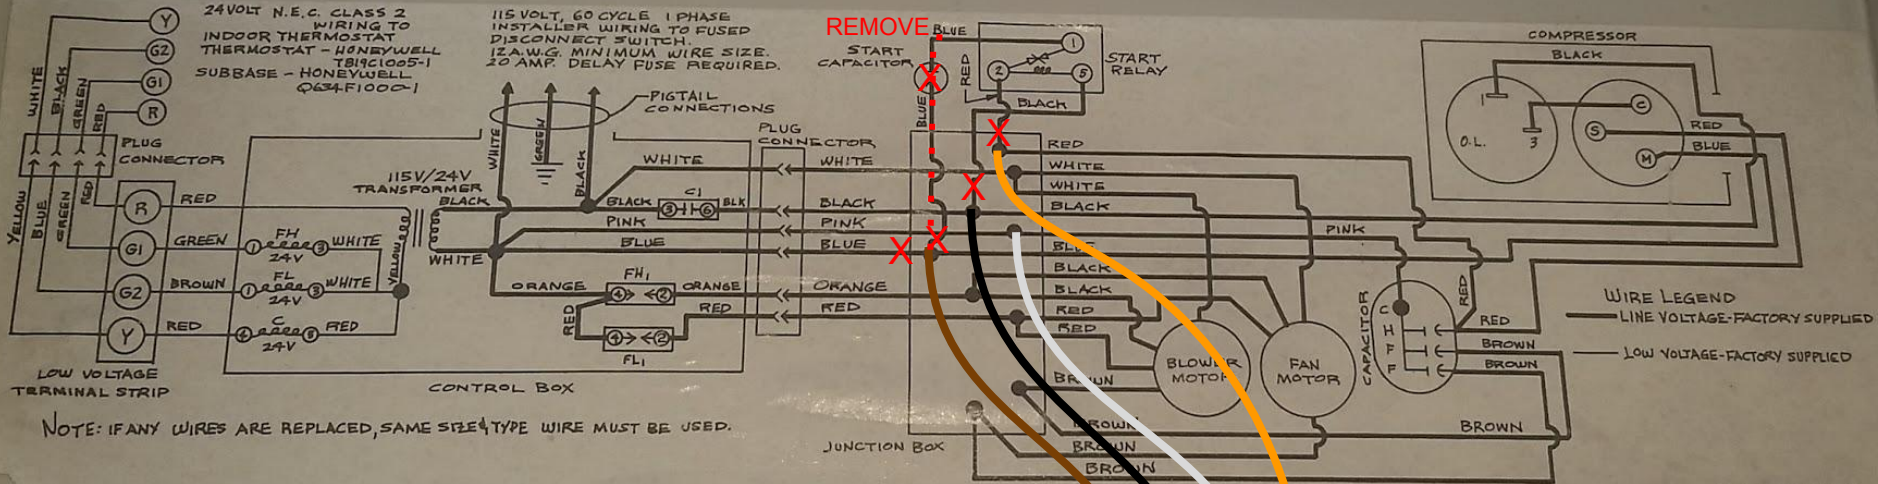

Armstrong TR21-12

1973 Airstream

Original Wiring Diagram

MicroAir 364 Installed

EasyStart 364