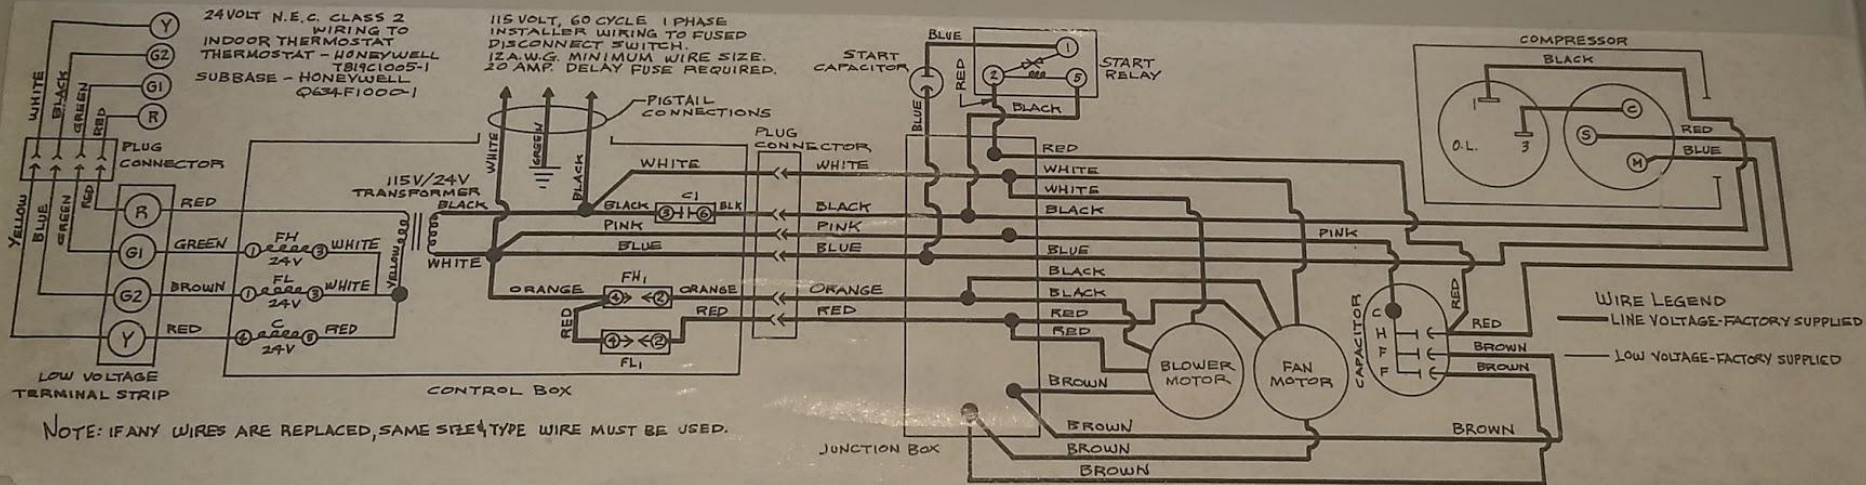

Armstrong TR21-12

1973 Airstream

Original Wiring Diagram

MicroAir 364 Installed

EasyStart 364