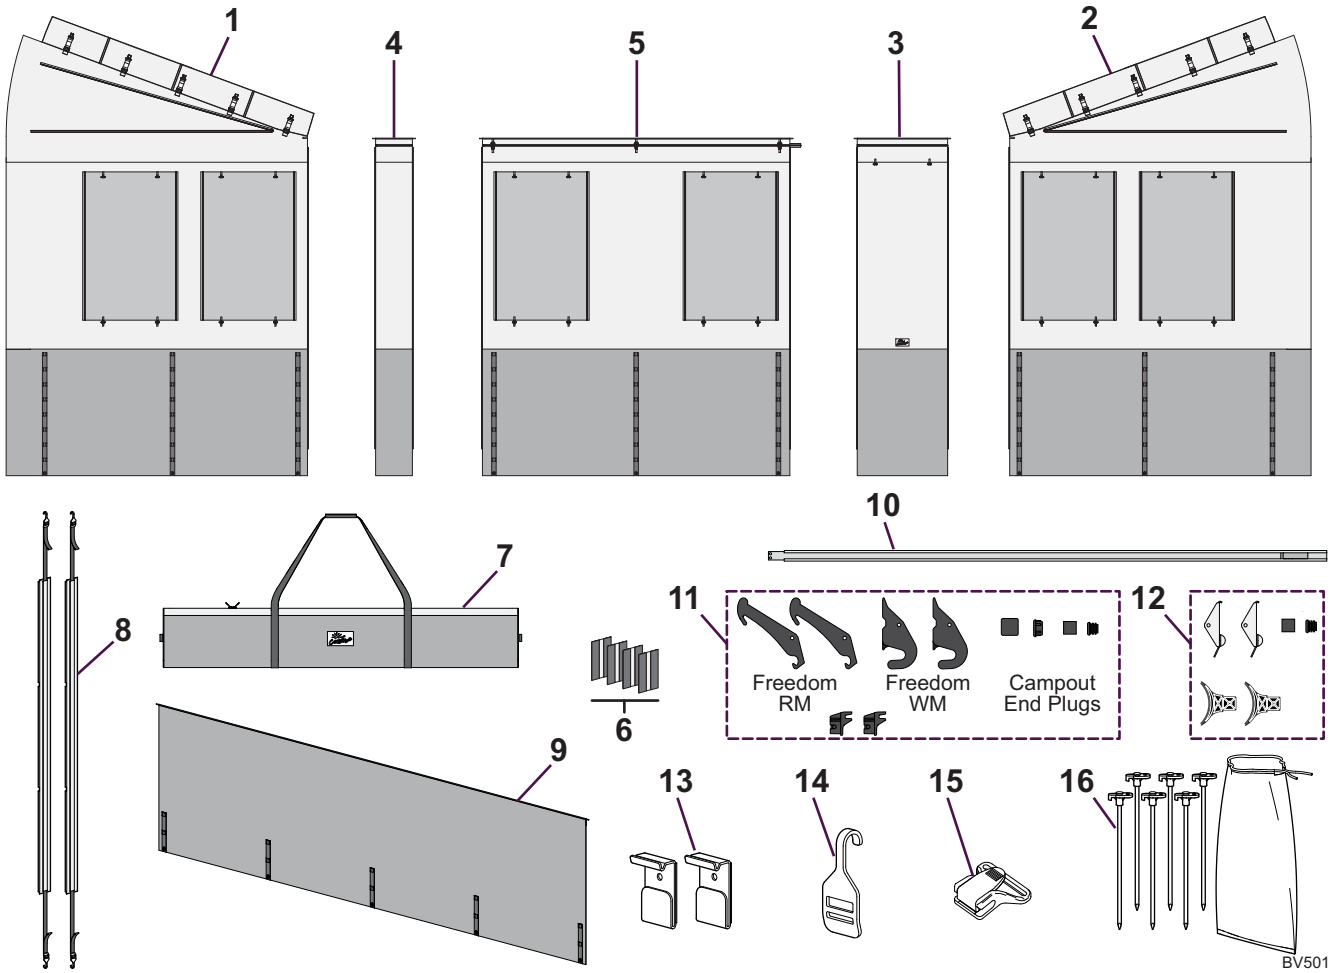

BUENA VISTA PLUS ILLUSTRATED PARTS LIST

BV501

Item	Part Number	Description	Notes
1	R062827-001	LH Adj. Side Panel	
2	R062827-002	RH Adj. Side Panel	
3	R062830-001	Door Panel	2
4	R062831-001	Panel Insert, 12"	2
	R062831-002	Panel insert, .5 meter (19")	2
5	R062832-010	Front Panel	Used on: 10' 3m 2
	R062832-012	Front Panel	Used on: 12' 3.5m & 4m 2
	R062832-014	Front Panel	Used on: 14' 4.5m 2
	R062832-016	Front Panel	Used on: 16' 5m 2
	R062832-018	Front Panel	Used on: 18' 2
	R062832-020	Front Panel	Used on: 20' 2
6	R001800	Cover Panel	pkg of 4
7	R001741	Bag, Buena Vista	
8	R001777	Wall Seal, complete	pkg of 2
9	R062785-003	Skirt, 6.5meter	
10	R012566-005	Rafter Base Unit	
11	R019568-001	Rafter End Kit	Freedom Box Awning & Campout
12	R019572-001	Rafter End Kit	Vertical Arm Awnings
13	901076	Skirt Clip	pkg of 2
14	R001706	Strap Hook, used with 1" web strap	
15	R001707	Canopy Clamp, used with 1 1/2" web strap	
16	901082	Stakes	pkg of 6 with bag

Notes: 1. Components shown are for rooms manufactured in 2015 & ON.
 2. Panels come complete with zipper insert.