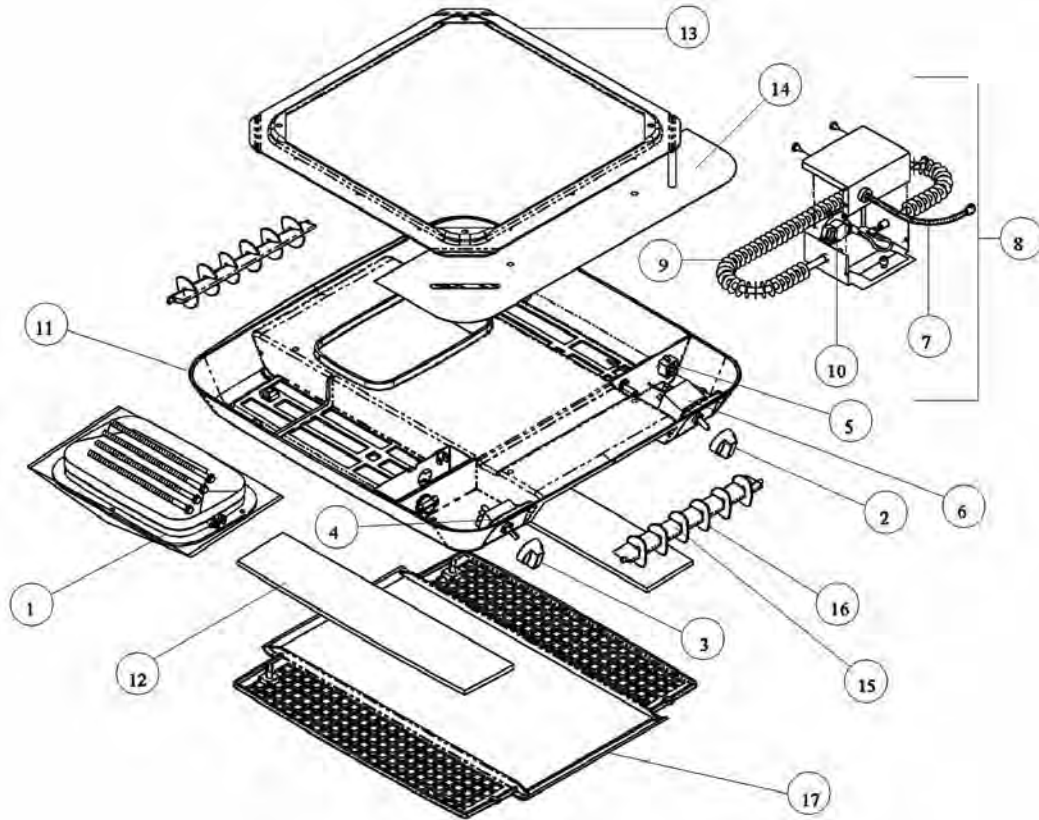

COLEMAN-MACH AIR CONDITIONER PARTS

PARTS QUICK REFERENCE

Q

In Section Q: Atwood Coleman (RVP) Cooling Units Dometic Norcold Powerhouse Suburban Thetford Wedgewood X-Reference

9000 SERIES COLEMAN CEILING ASSEMBLIES

COLEMAN CEILING ASSEMBLY NUMBERS			Standard					Heat Pump		Free Delivery		
INDEX #	PARTS DESCRIPTION	ORDER #	9330A713	9330A714	9330A715	9330A716	9430B715	9430B715		9330-3552		
1	Fabric Duct Collar Kit	65362	•	•	•	•	•					
2	Thermostat Knob (Cool Only)	65352	•	•				•		•		
	Thermostat Knob (Heat/Cool)	S/O 7330A3131			•	•	•	•				
4	Selector Switch Kit	65355	•	•	•	•	•	•				
5	Plug Assembly	S/O 9330-345	•	•	•	•						
6	Thermostat (Cool Only)	65356	•	•								
	Thermostat (Heat/Cool)	65357			•	•		•				
7	Heater Assy. Wire Harness	S/O 9233-515			•	•		•				
8	Heat Strip Assembly	S/O 9233-4551			•	•		•				
9	Heat Element Kit	65349			•	•		•				
	Heater Conversion Kit	65348	•	•								
10	Limit Switch	S/O 1460-5031			•	•	•	•				
11	Ceiling Shroud (White)	S/O 9330-3551	•	•	•	•		•		•