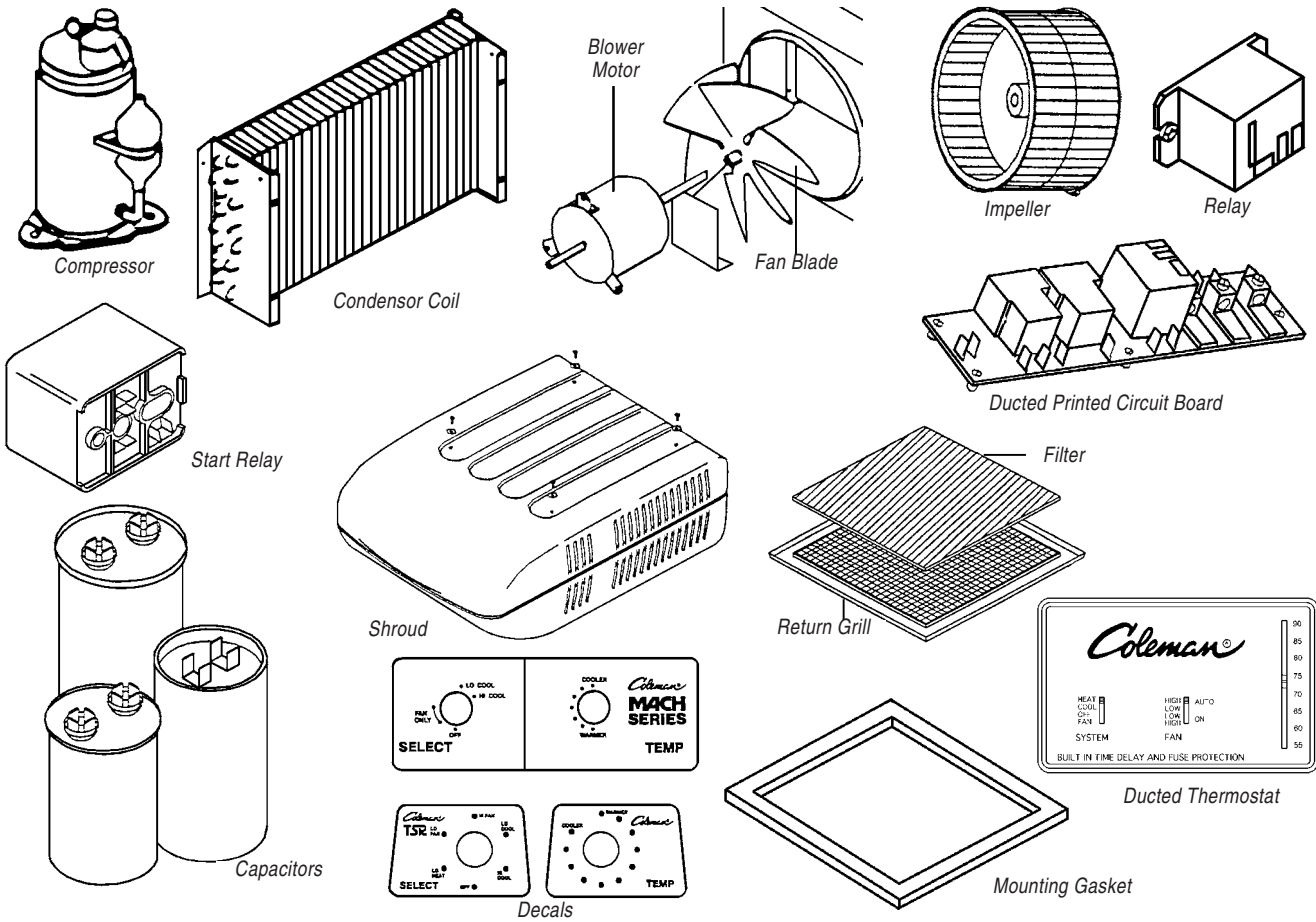

Q PARTS QUICK REFERENCE

COLEMAN-MACH AIR CONDITIONER PARTS

In Section Q: Atwood Coleman (RVP) Cooling Units Dometic Norcold Powerhouse Suburban Thetford Wedgewood X-Reference

MINI-MACH (6727-730 - 6727-800 - 6727A800) - MACH-1 (6757A700) - MACH-3 (6759A700) SERIES