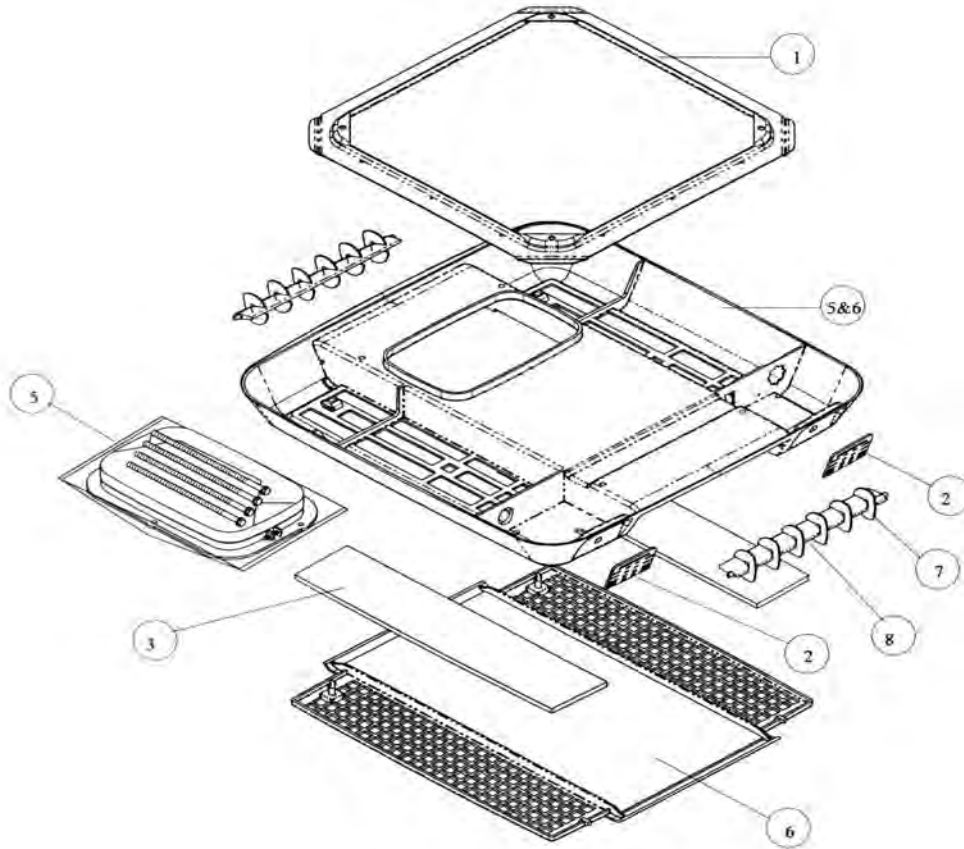

Q

PARTS QUICK REFERENCE

COLEMAN-MACH AIR CONDITIONER PARTS

In Section Q: Atwood Coleman (RVP) Cooling Units Dometic Norcold Powerhouse Suburban Thetford Wedgewood X-Reference

9000 SERIES COLEMAN CEILING ASSEMBLIES

COLEMAN CEILING ASSEMBLY NUMBERS					
INDEX #	PARTS DESCRIPTION	ORDER #	MFG #	9330-3552	9330-3562
1	Mounting Frame/Bolt Package	S/O	8333-1031	•	•
2	Decal Package	S/O	9330-3141	•	•
3	Filter Package	65354	#9330-3151	•	•
4	Shroud Assembly (White)	S/O	9330-3551	•	
	Shroud Assembly (Ivory)	S/O	9330-3561		•
ns	Small Parts Package	S/O	9330A5991	•	•
5	Fabric Duct Collar Kit	65362	#9330-4541	•	•
6	Grille (White)	S/O	9330-305	•	
	Grille (Ivory)	S/O	9330-306		•
7	Louver (White)	S/O	9330-3091	•	
	Louver (Ivory)	S/O	9330-3101		•
8	Vane (White)	S/O	9330-3071	•	
	Vane (Ivory)	S/O	9330-3081		•