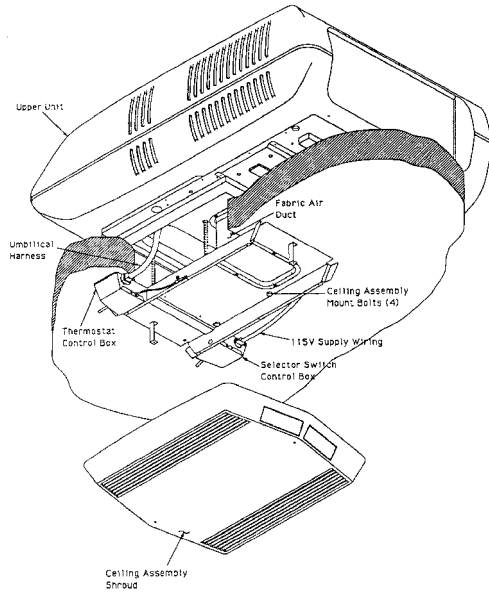

COLEMAN-MACH AIR CONDITIONER PARTS

PARTS QUICK REFERENCE

Q

In Section Q:	Atwood	Coleman (RVP)	Cooling Units	Dometic	Norcold	Powerhouse	Suburban	Thetford	Wedgewood	X-Reference

ROUGHNECK SERIES (6770A717 - 7433-797 - 7433A797 - 7433A887 - 7433A897 - 8433C8XX)
SUPER MACH SERIES (6798A700 - 6799A700 - 6798-800 - 6799-800 - 6799A800)

PARTS DESCRIPTION	ORDER #	6770A717	7433-797	7433A797	7433A887	7433A897	7433B897	6798A702	6798A708	6798A709	6799A702	6799A708	6799A709	6798-801	6798-802	6798-808	6798-809	6799-801	6799-802	6799-805	6799-808	6799-809	6799-874	6799A801	6799A807	8433C8XX
COMPRESSORS:																										
Compressor	NLA	•	•	•																						
Compressor	NLA				•	•	•																			
Compressor <i>LS (Canada only)</i>	61533													•	•	•	•	•	•	•	•	•	•	•	•	•
Compressor <i>LS</i>	60038							•	•	•	•	•	•													
CONDENSOR COILS:																										
Condensor Coil (S/O 1452A1451)	S/O						•																			•
Condensor Coil (S/O 1452A1271)	S/O							•	•	•	•	•	•	•	•	•	•	•	•	•	•	•	•	•	•	•
Condensor Coil (S/O 1452B1301)	S/O		•	•	•	•																				
BLOWER MOTORS:																										
Blower Motor (S/O 6757B3119)	S/O	•																								
Blower Motor	60789		•	•	•	•	•																		•	•
Blower Motor	60964							•	•	•	•	•	•	•	•	•	•	•	•	•	•	•	•	•	•	•
FAN BLADES/IMPELLORS:																										
Fan (6-Blade 11" Dia.:	68356	•	•	•	•	•	•																			•
Impellor (7" Dia.)	NLA	•	•	•	•	•	•																			
Condensor Blower Wheel	61532							•	•	•	•	•	•	•	•	•	•	•	•	•	•	•	•	•	•	•
CAPACITORS:																										
Start (88-108-Mfd/250V)	68343	•	•	•				•	•	•	•	•	•	•	•	•	•	•	•	•	•	•	•	•	•	•
Start (108-130-Mfd/165V)	60792				•	•	•																			•
Run (35-Mfd/370V) (S/O 1499-5681)	S/O							•	•	•	•	•	•	•	•	•	•	•	•	•	•	•	•	•	•	•
Run (25-Mfd/370V)	60802	•	•	•	•	•	•																			
Run (Comp-45 Mfd/370V)	69393							•	•	•	•	•	•	•	•	•	•	•	•	•	•	•	•	•	•	•
Fan (12.5-Mfd/370V)	60801							•	•	•	•	•	•	•	•	•	•	•	•	•	•	•	•	•	•	•
Fan (7.5-Mfd/370V)	60800	•	•	•	•	•	•																			•
START RELAYS:																										
Start Relay	68328	•	•	•	•	•	•	•	•	•	•	•	•	•	•	•	•	•	•	•	•	•	•	•	•	•