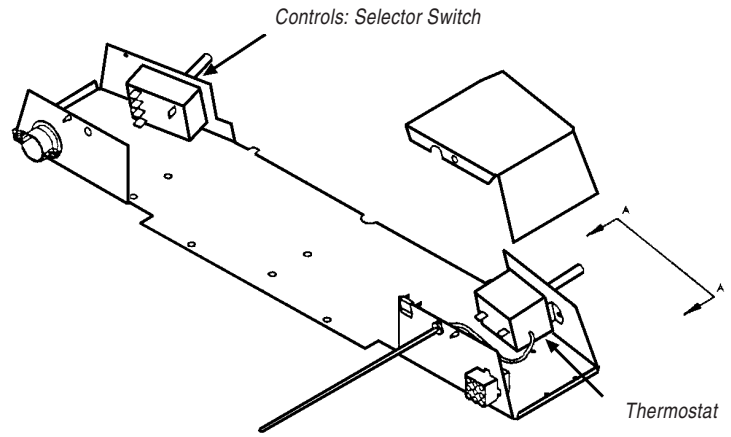

COLEMAN-MACH AIR CONDITIONER PARTS

PARTS QUICK REFERENCE

Q

In Section Q:	Atwood	Coleman (RVP)	Cooling Units	Dometic	Norcold	Powerhouse	Suburban	Thetford	Wedgewood	X-Reference

ROUGHNECK SERIES (6770A717 - 7433-797 - 7433A797 - 7433A887 - 7433A897 - 8433C8XX)
SUPER MACH SERIES (6798A700 - 6799A700 - 6798-800 - 6799-800 - 6799A800)

PARTS DESCRIPTION	ORDER #	6770A717	7433-797	7433A797	7433A887	7433A897	7433B897	6798A702	6798A708	6798A709	6799A702	6799A708	6799A709	6798-801	6798-802	6798-808	6798-809	6799-801	6799-802	6799-805	6799-808	6799-809	6799-874	6799A801	6799A807	8433C8XX
COMPRESSORS:																										
Compressor	NLA	•	•	•																						
Compressor	NLA				•	•	•																			
Compressor <i>LS (Canada only)</i>	61533													•	•	•	•	•	•	•	•	•	•	•	•	•
Compressor <i>LS</i>	60038							•	•	•	•	•	•													
CONDENSOR COILS:																										
Condensor Coil (S/O 1452A1451)	S/O						•																			•
Condensor Coil (S/O 1452A1271)	S/O							•	•	•	•	•	•	•	•	•	•	•	•	•	•	•	•	•	•	•
Condensor Coil (S/O 1452B1301)	S/O		•	•	•	•																				
BLOWER MOTORS:																										
Blower Motor (S/O 6757B3119)	S/O	•																								
Blower Motor	60789		•	•	•	•	•																		•	•
Blower Motor	60964							•	•	•	•	•	•	•	•	•	•	•	•	•	•	•	•	•	•	•
FAN BLADES/IMPELLORS:																										
Fan (6-Blade 11" Dia.:	68356	•	•	•	•	•	•																			•
Impellor (7" Dia.)	NLA	•	•	•	•	•	•																			
Condensor Blower Wheel	61532							•	•	•	•	•	•	•	•	•	•	•	•	•	•	•	•	•	•	•
CAPACITORS:																										
Start (88-108-Mfd/250V)	68343	•	•	•				•	•	•	•	•	•	•	•	•	•	•	•	•	•	•	•	•	•	•
Start (108-130-Mfd/165V)	60792				•	•	•																			•
Run (35-Mfd/370V) (S/O 1499-5681)	S/O							•	•	•	•	•	•	•	•	•	•	•	•	•	•	•	•	•	•	•
Run (25-Mfd/370V)	60802	•	•	•	•	•	•																			
Run (Comp-45 Mfd/370V)	69393							•	•	•	•	•	•	•	•	•	•	•	•	•	•	•	•	•	•	•
Fan (12.5-Mfd/370V)	60801							•	•	•	•	•	•	•	•	•	•	•	•	•	•	•	•	•	•	•
Fan (7.5-Mfd/370V)	60800	•	•	•	•	•	•																			•
START RELAYS:																										
Start Relay	68328	•	•	•	•	•	•	•	•	•	•	•	•	•	•	•	•	•	•	•	•	•	•	•	•	•