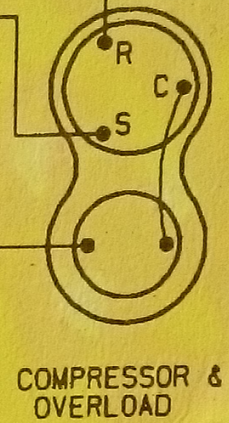

----- OPTIONAL START COMPONENTS AND WIRING.

\* PURPLE AND BLACK WIRES ARE SPLICED TOGETHER WHEN NO START RELAY IS USED.

**EasyStart**  
**364**