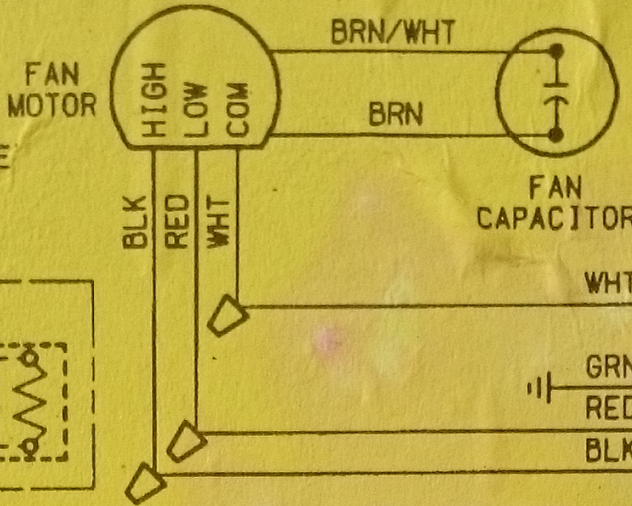

----- OPTIONAL START COMPONENTS AND WIRING.

\* PURPLE AND BLACK WIRES ARE SPLICED TOGETHER WHEN NO START RELAY IS USED.

**EasyStart**  
**364**