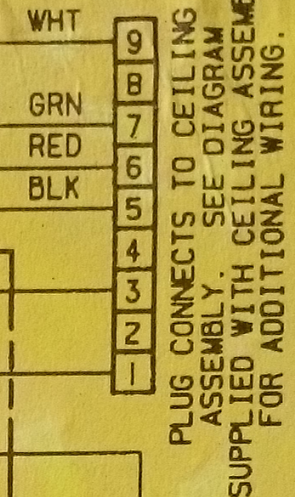

----- OPTIONAL START COMPONENTS AND WIRING.

\* PURPLE AND BLACK WIRES ARE SPLICED TOGETHER WHEN NO START RELAY IS USED.

**EasyStart**  
**364**