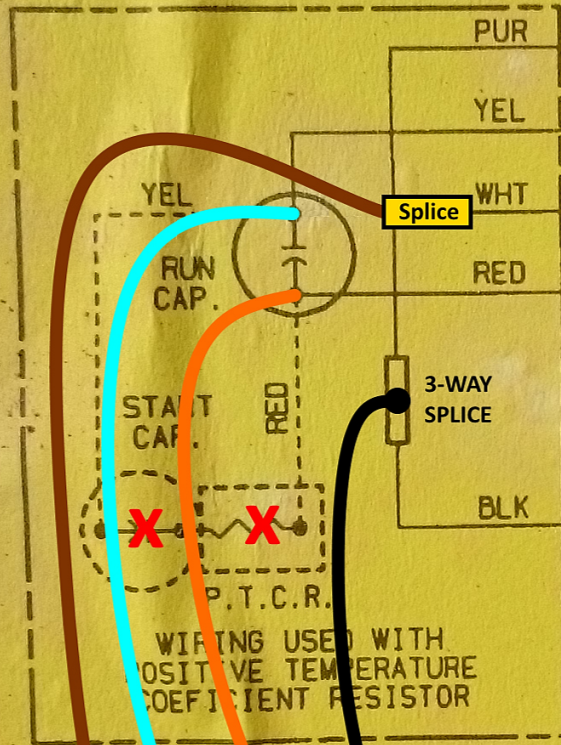

----- OPTIONAL START COMPONENTS AND WIRING.

\* PURPLE AND BLACK WIRES ARE SPLICED TOGETHER WHEN NO START RELAY IS USED.

**EasyStart**  
**364**