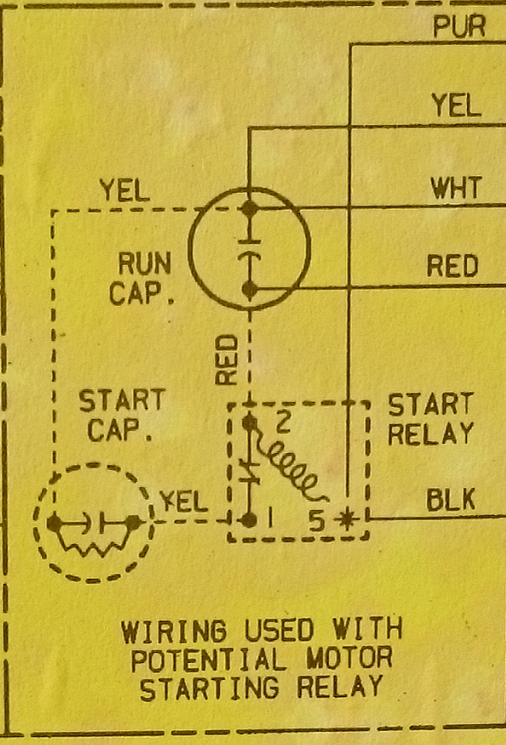

----- OPTIONAL START COMPONENTS AND WIRING.

\* PURPLE AND BLACK WIRES ARE SPLICED TOGETHER WHEN NO START RELAY IS USED.

**EasyStart**  
**364**