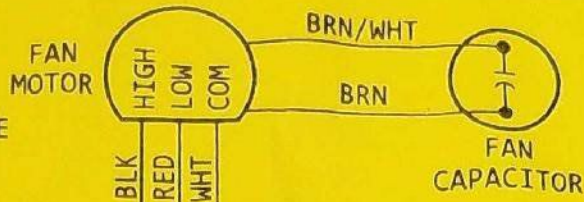

----- OPTIONAL START COMPONENTS AND WIRING

* PURPLE AND BLACK WIRES ARE SPLICED TOGETHER WHEN NO START RELAY IS USED.

EasyStart

PLUG CONNECTS TO CEILING ASSEMBLY. SEE DIAGRAM SUPPLIED WITH CEILING ASSEMBLY FOR ADDITIONAL WIRING.

WIRING USED WITH POSITIVE TEMPERATURE COEFFICIENT RESISTOR

WIRING USED WITH POTENTIAL MOTOR STARTING RELAY

COMPRESSOR & OVERLOAD

CAUTION! SHOCK HAZARD! AVIS!

DISCONNECT POWER SUPPLY BEFORE SERVICING ANY ELECTRICAL COMPONENT.

DEBRANCHES LES FILS ELECTRIQUES AVANT L'ENTRETIEN ET LE DE TOUT COMPARTIMENT OU ORANGE ELECTRIQUES.