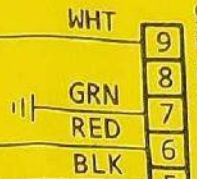

----- OPTIONAL START COMPONENTS AND WIRING

* PURPLE AND BLACK WIRES ARE SPLICED TOGETHER WHEN NO START RELAY IS USED.

EasyStart

PLUG CONNECTS TO CEILING ASSEMBLY. SEE DIAGRAM SUPPLIED WITH CEILING ASSEMBLY FOR ADDITIONAL WIRING.