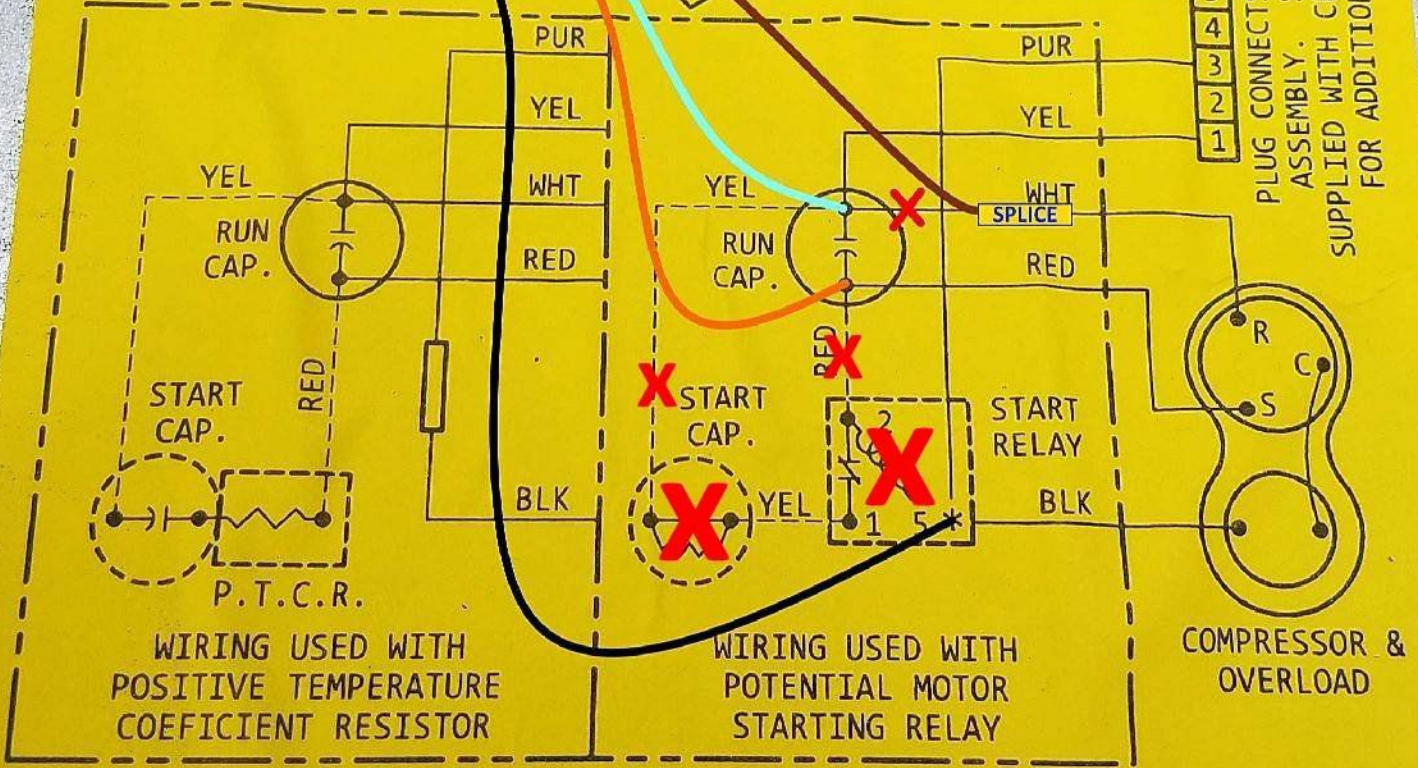

----- OPTIONAL START COMPONENTS AND WIRING

* PURPLE AND BLACK WIRES ARE SPLICED TOGETHER WHEN NO START RELAY IS USED.

EasyStart

PLUG CONNECTS TO CEILING ASSEMBLY. SEE DIAGRAM SUPPLIED WITH CEILING ASSEMBLY FOR ADDITIONAL WIRING.

WIRING USED WITH POSITIVE TEMPERATURE COEFFICIENT RESISTOR

WIRING USED WITH POTENTIAL MOTOR STARTING RELAY

COMPRESSOR & OVERLOAD

CAUTION! SHOCK HAZARD! AVIS!

DISCONNECT POWER SUPPLY BEFORE SERVICING ANY ELECTRICAL COMPONENT.

DEBRANCHES LES FILS ELECTRIQUES AVANT L'ENTRETIEN ET LE DE TOUT COMPARTIMENT OU ORANGE ELECTRIQUES.