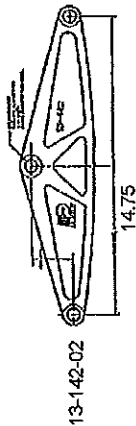

A	B	Axle Spacing
013-105-xx	3.5	3.9	33"
013-126-xx	4.8	4.6	35"

1-3/4" Double Eye Springs
Front Equalizer for Triples or more
(Axle Spacing Assuming 26" long springs)

2.00" Wide Slipper Springs							
PN	Length	Height	A	B	Axle Spacing	Sprg Lg	
013-006-00	26-1/2"	3.5"	.88	.57	49.38"	25"	
013-044-01	13"	3.5"	.88	.57	36.00"	25"	
013-063-01	20-3/4"	3.5"	.88	.57	43.63"	25"	

2.00" Wide Rubber Bushed Slipper Springs							
PN	Length	Height	A	B	Axle Spacing	Sprg Lg	
013-117-03	13"	4.80	1.0	.65	36.00"	25"	
013-117-03	13"	4.80	1.0	.65	38.00"	30"	
013-118-03	17.36"	4.80	1.0	.65	42.25"	30"	
013-118-03	23.67"	4.80	1.0	.65	48.50"	30"