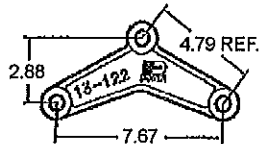

EZ Flex
13-143-3
33"

013-104-xx
1-3/4 Double Eye Springs
33" Axle Spacing
(Assuming 26" long springs)
9/16 Holes

-02 Nylon
-04 Grease Zerk
-08 Bronze Drilled

013-010-xx
1-3/4" Double Eye Springs
33" Axle Spacing
(Assuming 26" long springs)
9/16 Holes

EZ Flex
13-144-3
35"

013-122-xx
1-3/4 Double Eye Springs
35" Axle Spacing
(Assuming 26" long springs)
9/16" Holes

013-004-xx
2.00" Wide Slipper Springs
33.5 Axle Spacing
(Assuming 25" long springs)

013-044-01 for 36" Axle Spacing.

* Fastener = 7/8"bolts

2.50 Wide Slipper Spring 072-080-01 (Bronze Bushed)							
PN	Length	Height	A	B	Axle Spacing	Sprg Lg	
013-139-03	14"	5.25	1.0	.76	38.00"	30"	
013-140-03	18-1/2"	5.25	1.0	.76	42.25"	30"	
013-141-03	24-3/4"	5.25	1.0	.76	48.50"	30"	

* Fastener = 3/4"bolts

3.00 Wide Slipper Spring (Rubber Bushed)							
PN (LH/RH)	Length	Height	A	B	Axle Spacing	Sprg Lg	
013-107-07/08	14"	6.0	1.12	1.0	38.00"	30"	} Not Hanged
013-108-03/04	18-1/2"	6.0	1.12	1.0	42.25"	30"	
013-109-03/04	24-3/4"	6.0	1.12	1.0	48.50"	30"	