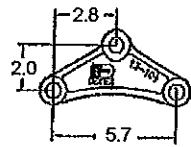

EZ Flex
13-143-3
33"

013-104-xx
1-3/4 Double Eye Springs
33" Axle Spacing
(Assuming 26" long springs)
9/16 Holes

-02 Nylon
-04 Grease Zerk
-08 Bronze Drilled

013-010-xx
1-3/4" Double Eye Springs
33" Axle Spacing
(Assuming 26" long springs)
9/16 Holes

EZ Flex
13-144-3
35"

013-122-xx
1-3/4 Double Eye Springs
35" Axle Spacing
(Assuming 26" long springs)
9/16" Holes

013-004-xx
2.00" Wide Slipper Springs
33.5 Axle Spacing
(Assuming 25" long springs)

013-044-01 for 36" Axle Spacing.

* Fastener = 7/8"bolts

2.50 Wide Slipper Spring 072-080-01 (Bronze Bushed)							
PN	Length	Height	A	B	Axle Spacing	Sprg Lg	
013-139-03	14"	5.25	1.0	.76	38.00"	30"	
013-140-03	18-1/2"	5.25	1.0	.76	42.25"	30"	
013-141-03	24-3/4"	5.25	1.0	.76	48.50"	30"	

* Fastener = 3/4"bolts

3.00 Wide Slipper Spring (Rubber Bushed)							
PN (LH/RH)	Length	Height	A	B	Axle Spacing	Sprg Lg	
013-107-07/08	14"	6.0	1.12	1.0	38.00"	30"	} Not Hanged
013-108-03/04	18-1/2"	6.0	1.12	1.0	42.25"	30"	
013-109-03/04	24-3/4"	6.0	1.12	1.0	48.50"	30"	