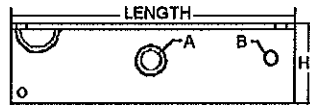

A	B	Axle Spacing
013-105-xx	3.5	3.9	33"
013-126-xx	4.8	4.6	35"

1-3/4" Double Eye Springs
Front Equalizer for Triples or more
(Axle Spacing Assuming 26" long springs)

2.00" Wide Slipper Springs							
PN	Length	Height	A	B	Axle Spacing	Sprg Lg	
013-006-00	26-1/2"	3.5"	.88	.57	49.38"	25"	
013-044-01	13"	3.5"	.88	.57	36.00"	25"	
013-063-01	20-3/4"	3.5"	.88	.57	43.63"	25"	

2.00" Wide Rubber Bushed Slipper Springs							
PN	Length	Height	A	B	Axle Spacing	Sprg Lg	
013-117-03	13"	4.80	1.0	.65	36.00"	25"	
013-117-03	13"	4.80	1.0	.65	38.00"	30"	
013-118-03	17.36"	4.80	1.0	.65	42.25"	30"	
013-118-03	23.67"	4.80	1.0	.65	48.50"	30"