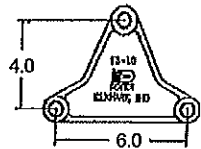

EZ Flex
13-143-3
33"

013-104-xx
1-3/4 Double Eye Springs
33" Axle Spacing
(Assuming 26" long springs)
9/16 Holes

-02 Nylon
-04 Grease Zerk
-08 Bronze Drilled

013-010-xx
1-3/4" Double Eye Springs
33" Axle Spacing
(Assuming 26" long springs)
9/16 Holes

EZ Flex
13-144-3
35"

013-122-xx
1-3/4 Double Eye Springs
35" Axle Spacing
(Assuming 26" long springs)
9/16" Holes

013-004-xx
2.00" Wide Slipper Springs
33.5 Axle Spacing
(Assuming 25" long springs)

013-044-01 for 36" Axle Spacing.

* Fastener = 7/8"bolts

2.50 Wide Slipper Spring 072-080-01 (Bronze Bushed)							
PN	Length	Height	A	B	Axle Spacing	Sprg Lg	
013-139-03	14"	5.25	1.0	.76	38.00"	30"	
013-140-03	18-1/2"	5.25	1.0	.76	42.25"	30"	
013-141-03	24-3/4"	5.25	1.0	.76	48.50"	30"	

* Fastener = 3/4"bolts

3.00 Wide Slipper Spring (Rubber Bushed)							
PN (LH/RH)	Length	Height	A	B	Axle Spacing	Sprg Lg	
013-107-07/08	14"	6.0	1.12	1.0	38.00"	30"	} Not Hanged
013-108-03/04	18-1/2"	6.0	1.12	1.0	42.25"	30"	
013-109-03/04	24-3/4"	6.0	1.12	1.0	48.50"	30"	