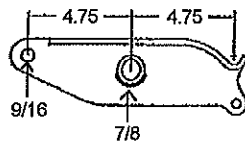

EZ Flex
13-143-3
33"

013-104-xx
1-3/4 Double Eye Springs
33" Axle Spacing
(Assuming 26" long springs)
9/16 Holes

-02 Nylon
-04 Grease Zerk
-08 Bronze Drilled

013-010-xx
1-3/4" Double Eye Springs
33" Axle Spacing
(Assuming 26" long springs)
9/16 Holes

EZ Flex
13-144-3
35"

013-122-xx
1-3/4 Double Eye Springs
35" Axle Spacing
(Assuming 26" long springs)
9/16" Holes

013-004-xx
2.00" Wide Slipper Springs
33.5 Axle Spacing
(Assuming 25" long springs)

013-044-01 for 36" Axle Spacing.

* Fastener = 7/8"bolts

2.50 Wide Slipper Spring 072-080-01 (Bronze Bushed)							
PN	Length	Height	A	B	Axle Spacing	Sprg Lg	
013-139-03	14"	5.25	1.0	.76	38.00"	30"	
013-140-03	18-1/2"	5.25	1.0	.76	42.25"	30"	
013-141-03	24-3/4"	5.25	1.0	.76	48.50"	30"	

* Fastener = 3/4"bolts

3.00 Wide Slipper Spring (Rubber Bushed)							
PN (LH/RH)	Length	Height	A	B	Axle Spacing	Sprg Lg	
013-107-07/08	14"	6.0	1.12	1.0	38.00"	30"	} Not Hanged
013-108-03/04	18-1/2"	6.0	1.12	1.0	42.25"	30"	
013-109-03/04	24-3/4"	6.0	1.12	1.0	48.50"	30"	