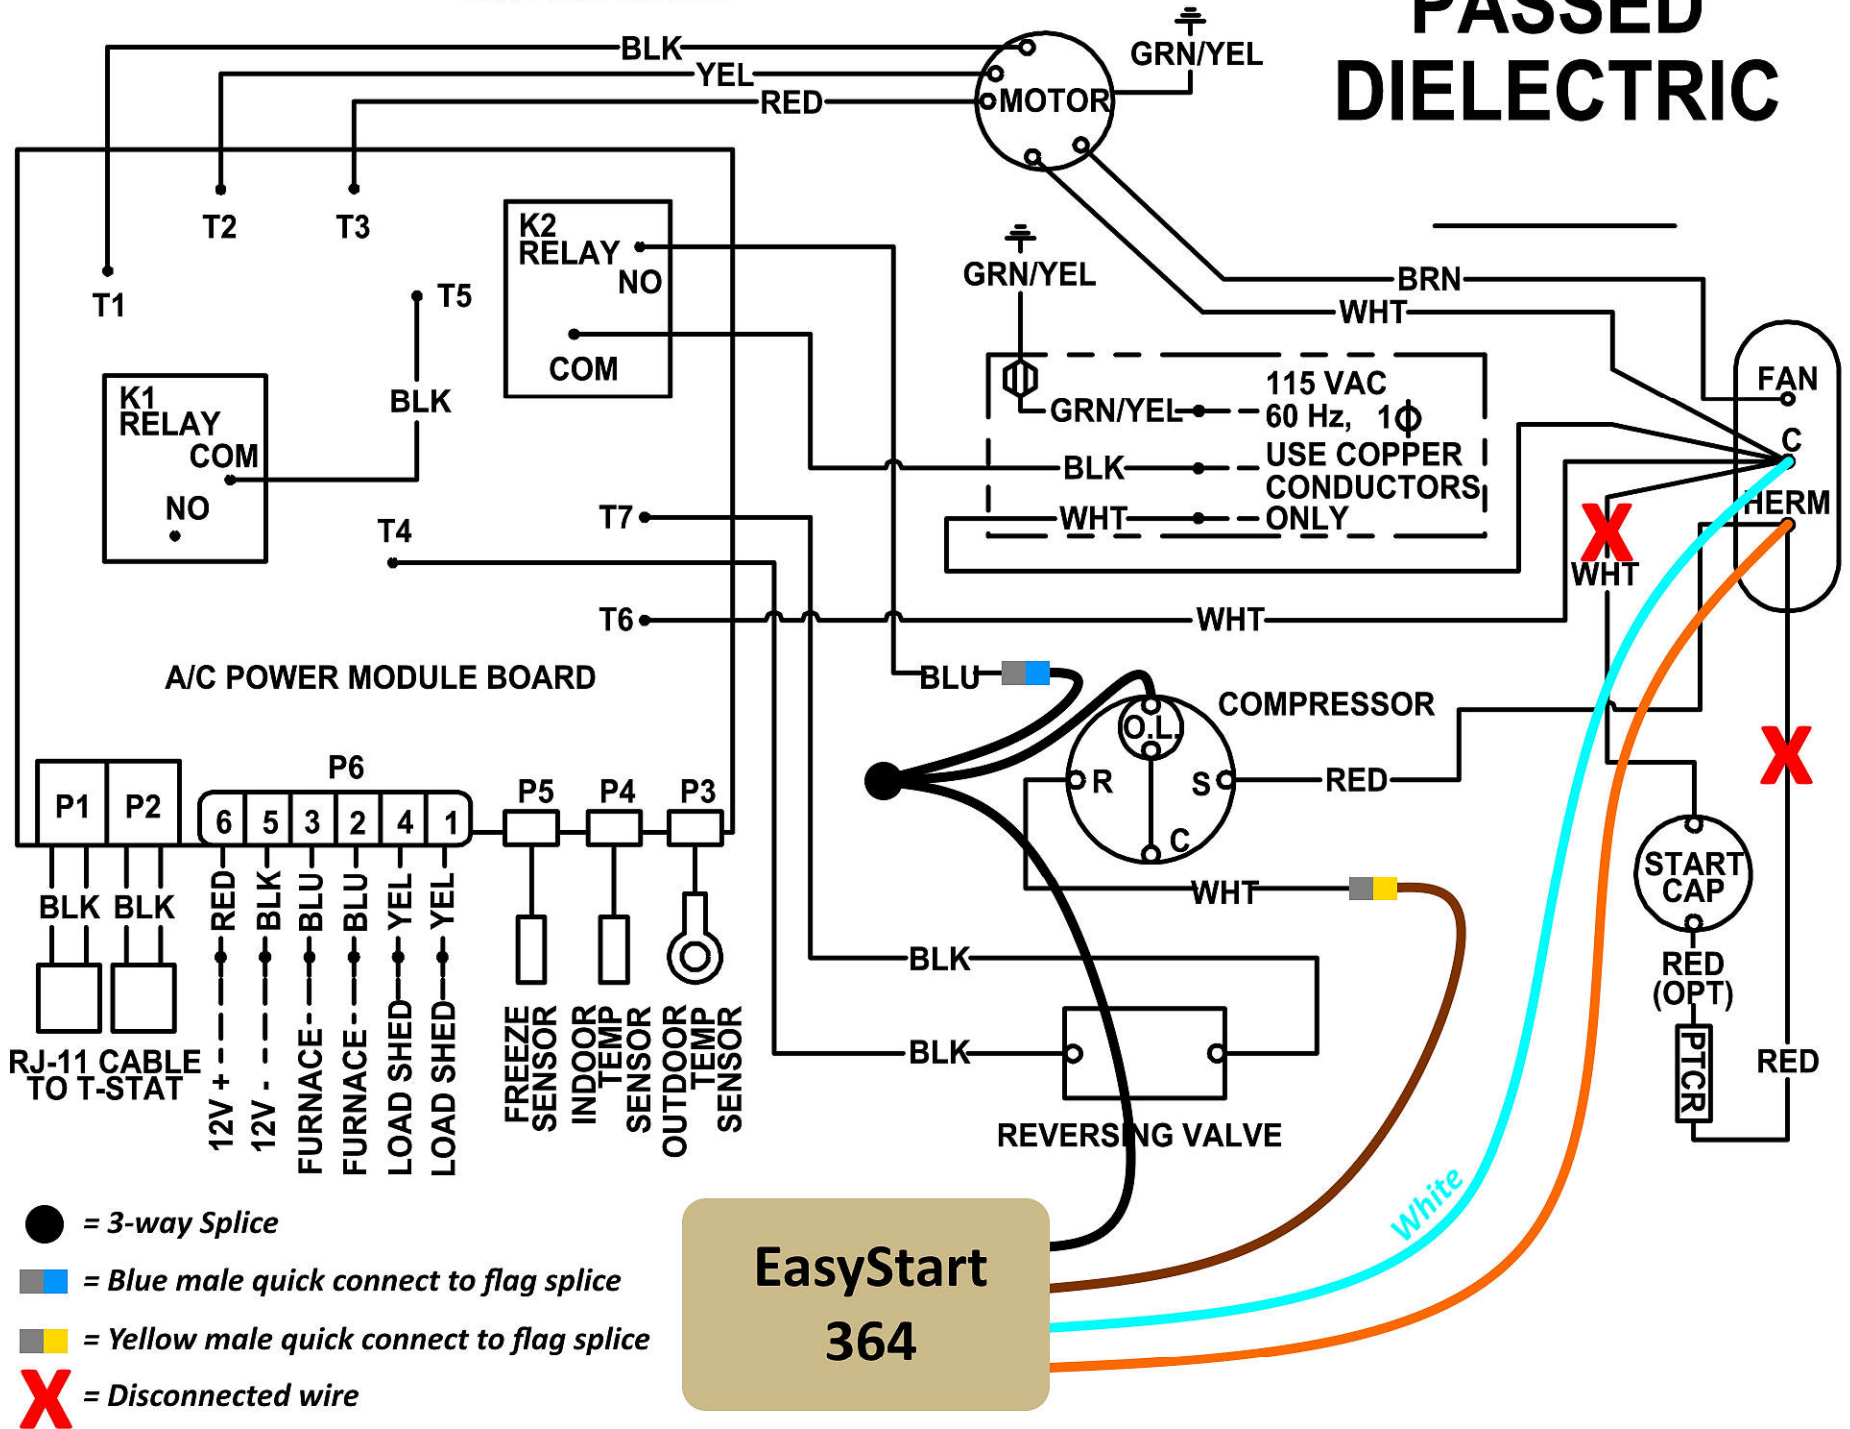

--- FIELD WIRING
 ——— FACTORY WIRING

PASSED DIELECTRIC

● = 3-way Splice

■ = Blue male quick connect to flag splice

■ = Yellow male quick connect to flag splice

X = Disconnected wire

**EasyStart
364**