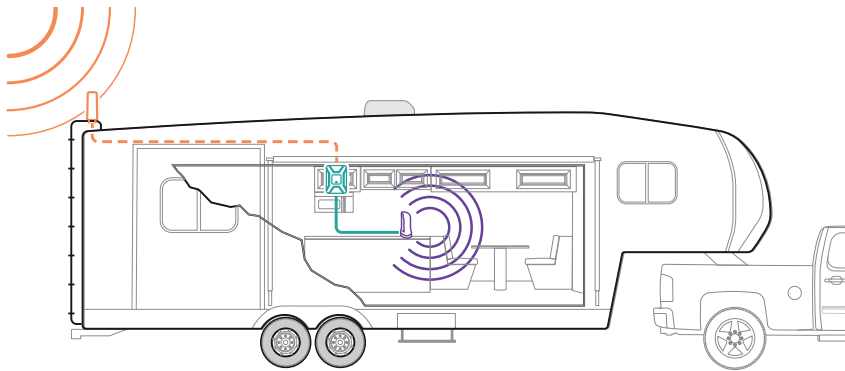

15 Sets of Cable Mounts (901157)

2D9111 Fused Hardwire DC/DC Power Supply (851111)

Cable Entry Cover (ACC000003)

About

The **Drive 4G-X RV** is our powerful in-vehicle cell phone signal booster kit certified for use anywhere in the US and Canada. The Drive 4G-X RV boosts voice and data with max FCC-allowed 50 dB system gain, enhancing 4G LTE, as well as 3G network signals, up to 32x. RVers get fewer lost connections and dead zones, better call quality as well as faster data uploads and downloads whether parked or in-motion in their RV. Works in all classes of RV; Class A, Class C and all towables.

As with all weBoost boosters, all components needed come in one package for easy DIY installation. This includes inside and outside antennas, coax cables with connectors pre-installed and both a 110V AC wall plug and a 12V fused DC hardwire power supply. The Drive 4G-X RV works with all cellular devices, on all North American carriers, simultaneously.

Installation

- 1 Receives signal:** The powerful antenna reaches out to access a voice and 3G, 4G, and LTE data signal, and delivers it to the booster.
- 2 Boost signal:** The booster receives the signal, amplifies it, and serves as a relay between your phone and the nearest cell tower.
- 3 Broadcasts signal:** Your devices get a stronger signal, and calls and data are fed through the booster back to the network.