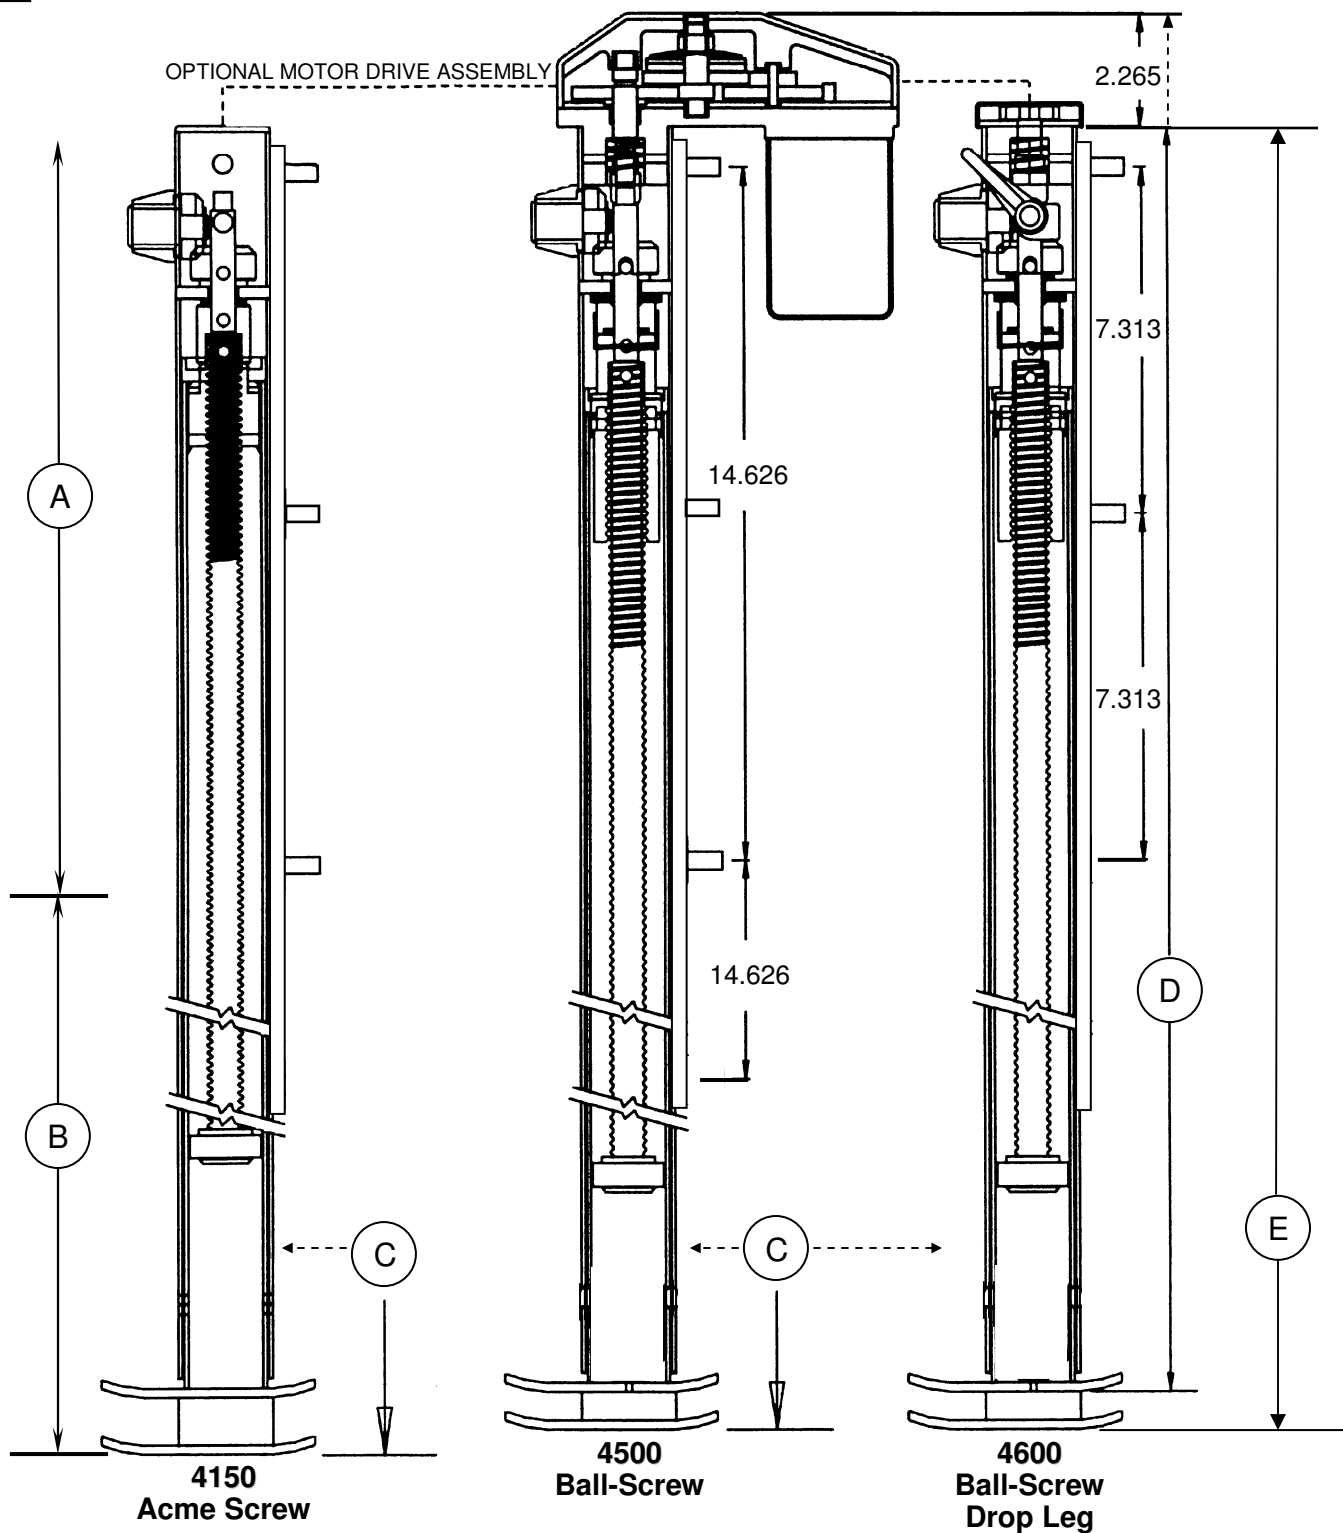

JACK DIMENSIONS

Note: All dimensions given in inches

A	B	C	D	E
Bracket Length	Length below bracket	Inner tube extension (lift)	Overall Length (retracted)	Extended length
16"	32.3"	34.5"	48.4"	82.9"