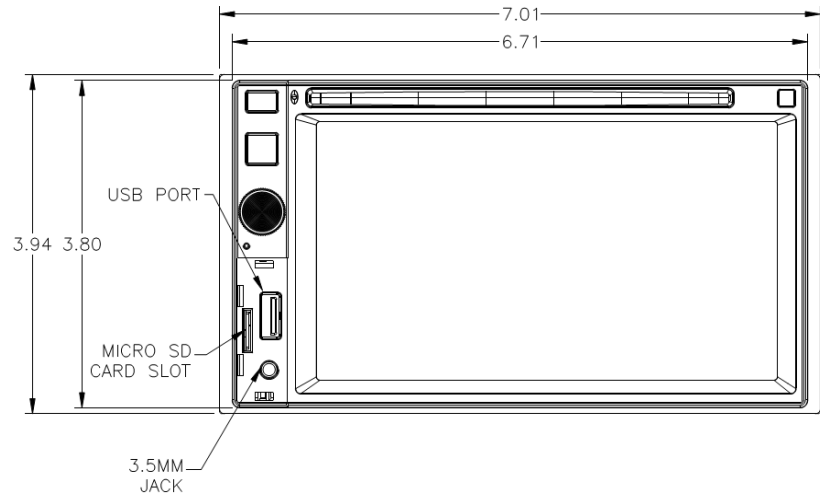

JRV9000

Features:

- Japanese ISO 2.0-DIN Chassis with Fixed Face, Trim Rings and Mounting Sleeve
- 6.2" TFT LCD Touch Panel
- 3 Wire Power System (Batt, ACC, GND)
- Multi-color RGB LED Backlit Controls can be user customized
- 3-Camera input with auto-trigger (CAM1 w/audio)
- Adjustable Display Settings (Brightness, Contrast, Color) for Camera Modes
- Electronic AM/FM Tuner with RBDS (W/PTY search features)
- Auto-Store (AS) and Preset Scan (PS) 18 FM presets / 12 AM presets)
- MHL/ HDMI Smart Phone Connectivity
- iGo Primo NextGen GPS Navigation and Mapping
- Bluetooth (A2DP; AVRCP; HFP; PBAP)
- DVD player with 6 second ESP. Plays movie and audio CD
- USB 2.0 (front panel connection) for MP3 and WMA playback
- Aux Input (Rear Chassis A/V RCA and Front Panel Audio 3.5mm)
- SiriusXM Ready (requires SXV200 tuner purchased separately)
- Connects to iPod / iPhone via USB
- 10 Band EQ w/ Presets: Optimal, Classic, Flat, Rock, Pop, Jazz, Techno
- IR Wireless Remote Ready (REMNAV sold separately)
- 4 x 50W Audio Output Power
- Handheld IR Remote Control
- Rear Channel Pre-Amp Audio Output (RCA)
- Low Level Sub-Woofer Output (RCA)
- Audio Mute
- Beep Confirmation Tone (selectable on/off)
- Clock
- Selectable Standby Display Mode

Specifications:

General Specifications

Power System	12V DC	
Operating Voltage Range	10 V to 16 V	
Current Draw @ 12V	Idle	8.0mA
	Nominal	3.0A
	Maximum	10.5A
Operating Temperature Range	-4°F to 149°F	-20°C to 65°C
Storage Temperature Range	-22°F to 158°F	-30°C to 70°C
Maximum Relative Humidity	95%	
Product Weight (unpacked)	5 1/2 lb	

Performance Specifications

FM Sensitivity	1.4 uV	
AM Sensitivity	22 uV	
CD Frequency Response	20 Hz to 20KHz	
CD Signal to Noise	70 dB	
CD Skip Threshold (Random Freq. Profile)	>1.6 g	
Compatible CD Formats	Audio CD, CD-R, CD-R/W, MP3, WMA	
Output Power	RMS	19 W @ 10% THD
	Maximum	50W x 4
Total Harmonic Distortion	0.5%	

LCD Specifications

Brightness	400 cd/ml
Contrast Ratio	350
Resolution	1200 X 234