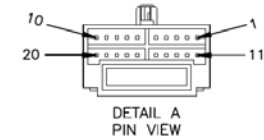

**Specifications:**

**General Specifications**

Power System	12V DC	
Operating Voltage Range	10 V to 16 V	
Current Draw @ 12V	Idle	8.0mA
	Nominal	3.0A
	Maximum	10.5A
Operating Temperature Range	-4°F to 149°F	-20°C to 65°C
Storage Temperature Range	-22°F to 158°F	-30°C to 70°C
Maximum Relative Humidity	95%	
Product Weight (unpacked)	5 1/2 lb	

**LCD Specifications**

Brightness	400 cd/ml
Contrast Ratio	350
Resolution	1200 X 234

**IO's and Connections**

PIN NO.	WIRE COLOR	DESCRIPTION
1	GRAY/BLACK	RIGHT FRONT SPEAKER (-)
2	GRAY	RIGHT FRONT SPEAKER (+)
3	PURPLE	RIGHT REAR SPEAKER (+)
4	PURPLE/BLACK	RIGHT REAR SPEAKER (-)
5	PINK	BRAKE
6	GREEN	LEFT REAR SPEAKER (+)
7	GREEN/BLACK	LEFT REAR SPEAKER (-)
8	RED	ACC / IGNITION
9	EMPTY	NO CONNECTION
10	WHITE/PURPLE	KEY A
11	WHITE	LEFT FRONT SPEAKER (+)
12	WHITE/BLACK	LEFT FRONT SPEAKER (-)
13	ORANGE	ILLUMINATION
14	BLUE	POWER ANT & AMP. CONT
15	YELLOW	BATTERY 12V (+)
16	BLACK	GROUND
17	GREEN/WHITE	REVERSE
18	EMPTY	NO CONNECTION
19	BROWN/BLACK	KEY GND
20	WHITE/BROWN	KEY B