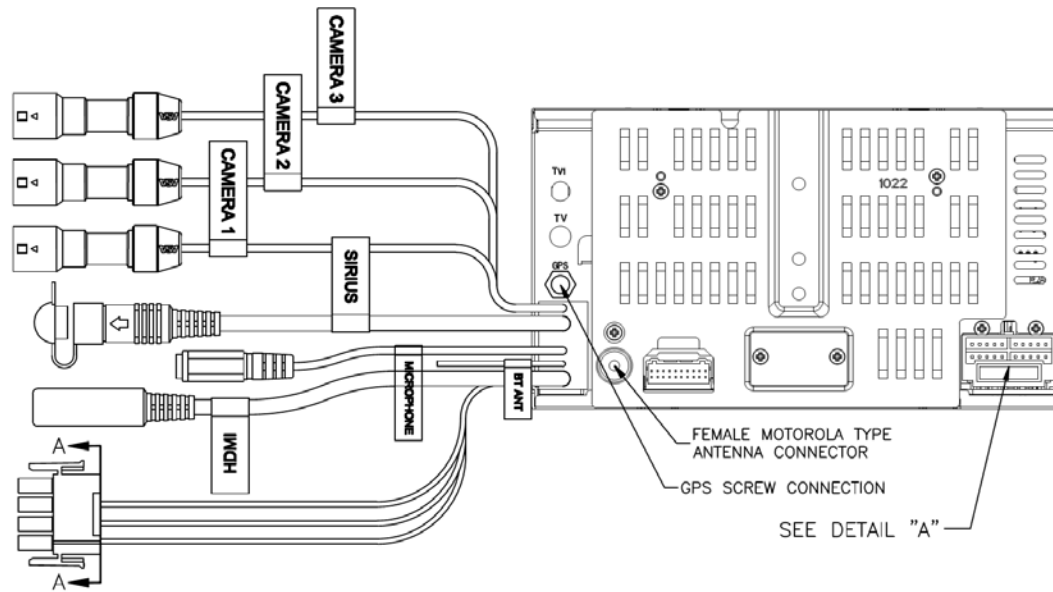

**Specifications:**

**General Specifications**

Power System	12V DC	
Operating Voltage Range	10 V to 16 V	
Current Draw @ 12V	Idle	8.0mA
	Nominal	3.0A
	Maximum	10.5A
Operating Temperature Range	-4°F to 149°F	-20°C to 65°C
Storage Temperature Range	-22°F to 158°F	-30°C to 70°C
Maximum Relative Humidity	95%	
Product Weight (unpacked)	5 1/2 lb	

**LCD Specifications**

Brightness	400 cd/ml
Contrast Ratio	350
Resolution	1200 X 234

**IO's and Connections**

PIN NO.	WIRE COLOR	DESCRIPTION
1	GRAY/BLACK	RIGHT FRONT SPEAKER (-)
2	GRAY	RIGHT FRONT SPEAKER (+)
3	PURPLE	RIGHT REAR SPEAKER (+)
4	PURPLE/BLACK	RIGHT REAR SPEAKER (-)
5	PINK	BRAKE
6	GREEN	LEFT REAR SPEAKER (+)
7	GREEN/BLACK	LEFT REAR SPEAKER (-)
8	RED	ACC / IGNITION
9	EMPTY	NO CONNECTION
10	WHITE/PURPLE	KEY A
11	WHITE	LEFT FRONT SPEAKER (+)
12	WHITE/BLACK	LEFT FRONT SPEAKER (-)
13	ORANGE	ILLUMINATION
14	BLUE	POWER ANT & AMP. CONT
15	YELLOW	BATTERY 12V (+)
16	BLACK	GROUND
17	GREEN/WHITE	REVERSE
18	EMPTY	NO CONNECTION
19	BROWN/BLACK	KEY GND
20	WHITE/BROWN	KEY B

VIEW C-C  
WIRE INSERTION VIEW

PIN NO.	WIRE COLOR	DESCRIPTION
1	BLUE	CH1 TRIGGER
2	BROWN	CH2 TRIGGER
3	GREEN	CH3 TRIGGER
4	EMPTY	NO CONNECTION

VIEW C-C  
WIRE INSERTION VIEW

PIN NO.	WIRE COLOR	DESCRIPTION
1	BLUE	CAMERA 1 TRIGGER
2	BROWN	CAMERA 2 TRIGGER
3	GREEN	CAMERA 3 TRIGGER
4	EMPTY	NO CONNECTION