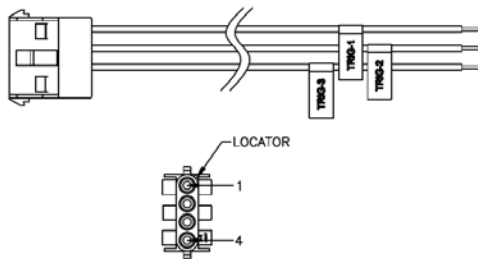

**LCD Specifications**

Brightness	400 cd/ml
Contrast Ratio	350
Resolution	1200 X 234

**IO's and Connections**

PIN NO.	WIRE COLOR	DESCRIPTION
1	GRAY/BLACK	RIGHT FRONT SPEAKER (-)
2	GRAY	RIGHT FRONT SPEAKER (+)
3	PURPLE	RIGHT REAR SPEAKER (+)
4	PURPLE/BLACK	RIGHT REAR SPEAKER (-)
5	PINK	BRAKE
6	GREEN	LEFT REAR SPEAKER (+)
7	GREEN/BLACK	LEFT REAR SPEAKER (-)
8	RED	ACC / IGNITION
9	EMPTY	NO CONNECTION
10	WHITE/PURPLE	KEY A
11	WHITE	LEFT FRONT SPEAKER (+)
12	WHITE/BLACK	LEFT FRONT SPEAKER (-)
13	ORANGE	ILLUMINATION
14	BLUE	POWER ANT & AMP. CONT
15	YELLOW	BATTERY 12V (+)
16	BLACK	GROUND
17	GREEN/WHITE	REVERSE
18	EMPTY	NO CONNECTION
19	BROWN/BLACK	KEY GND
20	WHITE/BROWN	KEY B

VIEW C-C  
WIRE INSERTION VIEW

PIN NO.	WIRE COLOR	DESCRIPTION
1	BLUE	CH1 TRIGGER
2	BROWN	CH2 TRIGGER
3	GREEN	CH3 TRIGGER
4	EMPTY	NO CONNECTION

VIEW C-C  
WIRE INSERTION VIEW

PIN NO.	WIRE COLOR	DESCRIPTION
1	BLUE	CAMERA 1 TRIGGER
2	BROWN	CAMERA 2 TRIGGER
3	GREEN	CAMERA 3 TRIGGER
4	EMPTY	NO CONNECTION