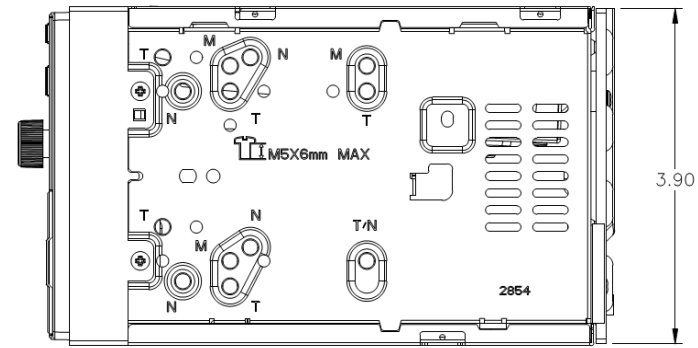

JRV9000

Features:

- Japanese ISO 2.0-DIN Chassis with Fixed Face, Trim Rings and Mounting Sleeve
- 6.2" TFT LCD Touch Panel
- 3 Wire Power System (Batt, ACC, GND)
- Multi-color RGB LED Backlit Controls can be user customized
- 3-Camera input with auto-trigger (CAM1 w/audio)
- Adjustable Display Settings (Brightness, Contrast, Color) for Camera Modes
- Electronic AM/FM Tuner with RBDS (W/PTY search features)
- Auto-Store (AS) and Preset Scan (PS) 18 FM presets / 12 AM presets)
- MHL/ HDMI Smart Phone Connectivity
- iGo Primo NextGen GPS Navigation and Mapping
- Bluetooth (A2DP; AVRCP; HFP; PBAP)
- DVD player with 6 second ESP. Plays movie and audio CD
- USB 2.0 (front panel connection) for MP3 and WMA playback
- Aux Input (Rear Chassis A/V RCA and Front Panel Audio 3.5mm)
- SiriusXM Ready (requires SXV200 tuner purchased separately)
- Connects to iPod / iPhone via USB
- 10 Band EQ w/ Presets: Optimal, Classic, Flat, Rock, Pop, Jazz, Techno
- IR Wireless Remote Ready (REMNAV sold separately)
- 4 x 50W Audio Output Power
- Handheld IR Remote Control
- Rear Channel Pre-Amp Audio Output (RCA)
- Low Level Sub-Woofer Output (RCA)
- Audio Mute
- Beep Confirmation Tone (selectable on/off)
- Clock
- Selectable Standby Display Mode

Specifications:

General Specifications

Power System	12V DC	
Operating Voltage Range	10 V to 16 V	
Current Draw @ 12V	Idle	8.0mA
	Nominal	3.0A
	Maximum	10.5A
Operating Temperature Range	-4°F to 149°F	-20°C to 65°C
Storage Temperature Range	-22°F to 158°F	-30°C to 70°C
Maximum Relative Humidity	95%	
Product Weight (unpacked)	5 1/2 lb	

Performance Specifications

FM Sensitivity	1.4 uV	
AM Sensitivity	22 uV	
CD Frequency Response	20 Hz to 20KHz	
CD Signal to Noise	70 dB	
CD Skip Threshold (Random Freq. Profile)	>1.6 g	
Compatible CD Formats	Audio CD, CD-R, CD-R/W, MP3, WMA	
Output Power	RMS	19 W @ 10% THD
	Maximum	50W x 4
Total Harmonic Distortion	0.5%	

LCD Specifications

Brightness	400 cd/ml
Contrast Ratio	350
Resolution	1200 X 234