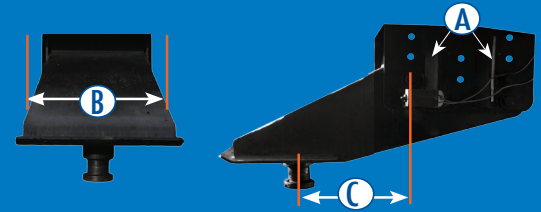

TO ORDER A MORryde PIN BOX SYSTEM PLEASE IDENTIFY THE FOLLOWING:

- > The Part Number of the stock pin box (usually found on a label on the pin box)
- > What is the GVWR of the trailer? MORryde has a specific rubber spring for different weight ratings

OR

If the stock part number is not available, determine the bolt pattern (A), width (B), and distance from center of king pin to center of first row of bolts (C) and visit www.MORryde.com to convert these measurements into a MORryde part number.