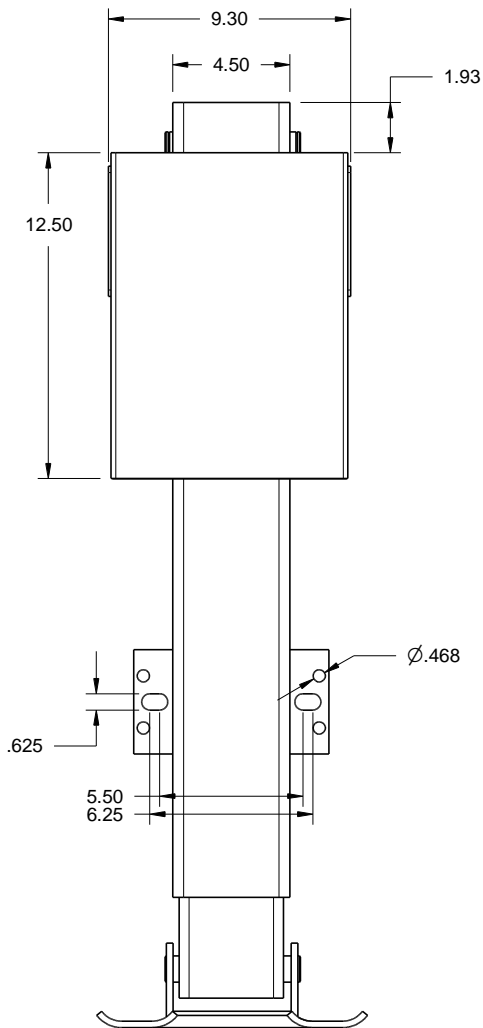

SQ1-24

12k lb LIFT CAPACITY
 2.5" BORE
 1.5" RAM
 24" STROKE
 35.5" LONG RETRACTED
 59.5" LONG EXTENDED

"B" BRACKETS INCLUDED TO ATTACH JACK TO TRAILER

7/11/11

QUADRA
 MANUFACTURING