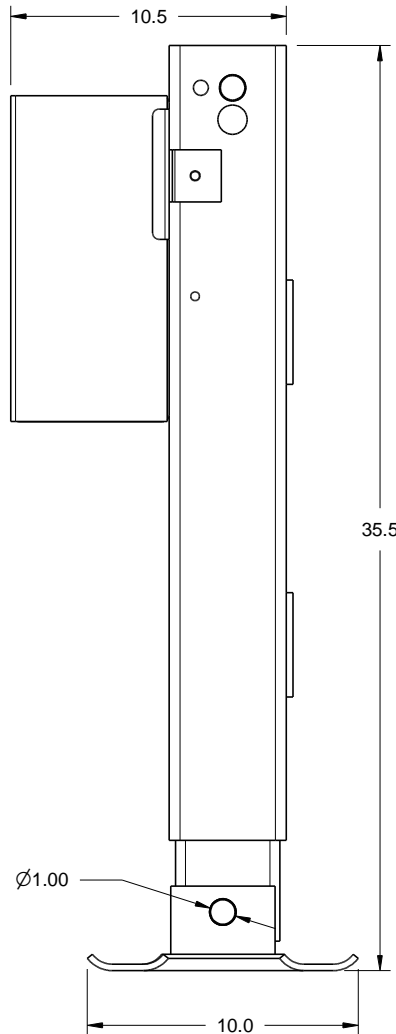

SQ1-24

12k lb LIFT CAPACITY
 2.5" BORE
 1.5" RAM
 24" STROKE
 35.5" LONG RETRACTED
 59.5" LONG EXTENDED

"B" BRACKETS INCLUDED TO ATTACH JACK TO TRAILER

7/11/11

QUADRA
 MANUFACTURING