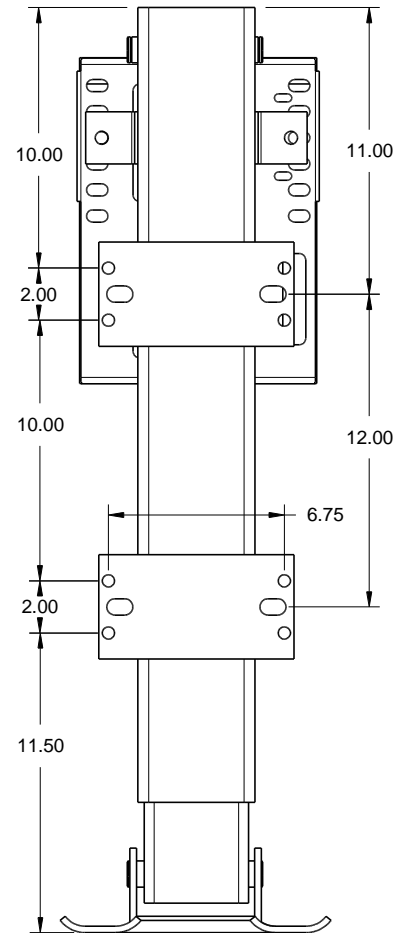

SQ1-24

12k lb LIFT CAPACITY
 2.5" BORE
 1.5" RAM
 24" STROKE
 35.5" LONG RETRACTED
 59.5" LONG EXTENDED

"B" BRACKETS INCLUDED TO ATTACH JACK TO TRAILER

7/11/11

QUADRA
 MANUFACTURING