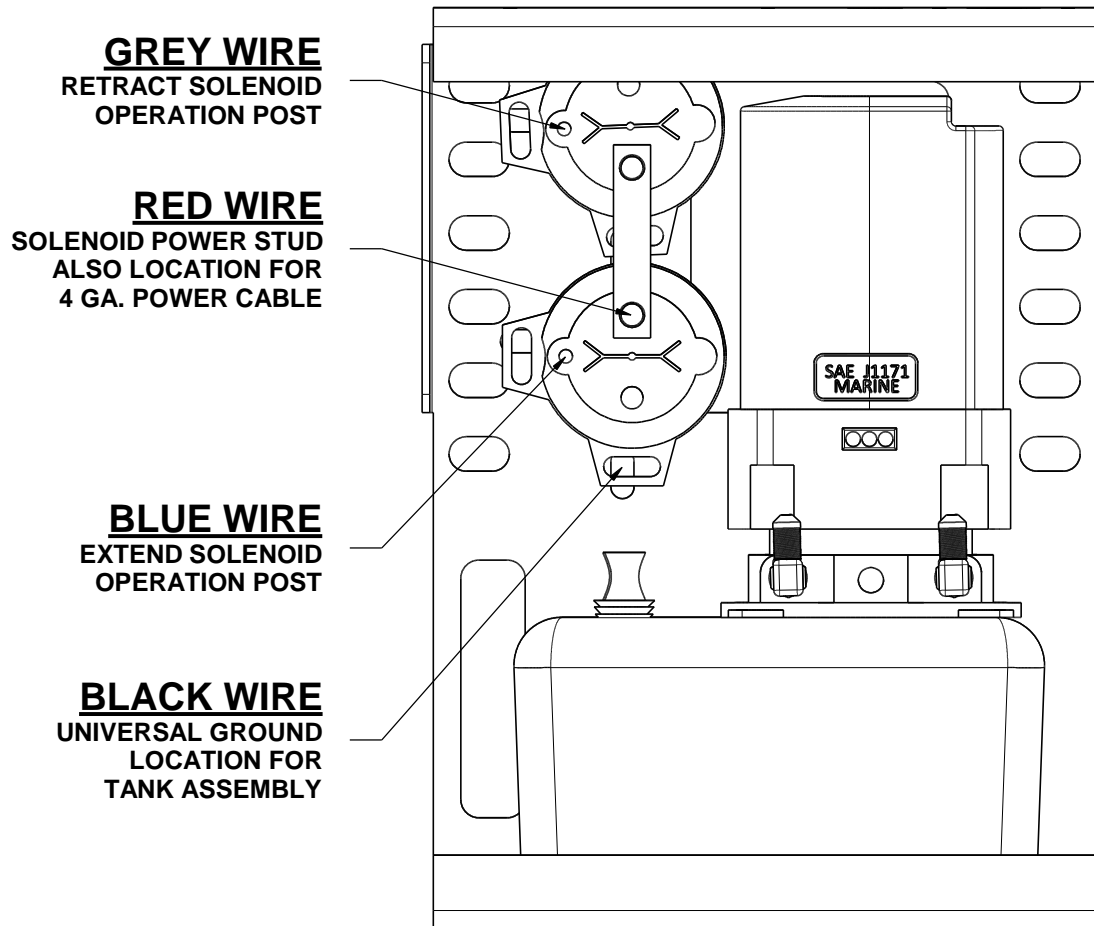

WIRELESS RECEIVER CONTROL PAD WIRING TO MEDIUM TANK ASSEMBLY

UNDERLINED WIRE COLORS ARE FROM
RECEIVER CONTROL PAD HARNESS.

HARNESS WILL COME WITH NECESSARY WIRE CONNECTORS AT EACH END
AND WILL BE PREVIOUSLY ATTACHED TO THE RECEIVER CONTROL PAD.

EXPOSED CONNECTIONS WILL NEED TO BE TAPPED
FOR WATER-PROOFING PURPOSES BY INSTALLER.