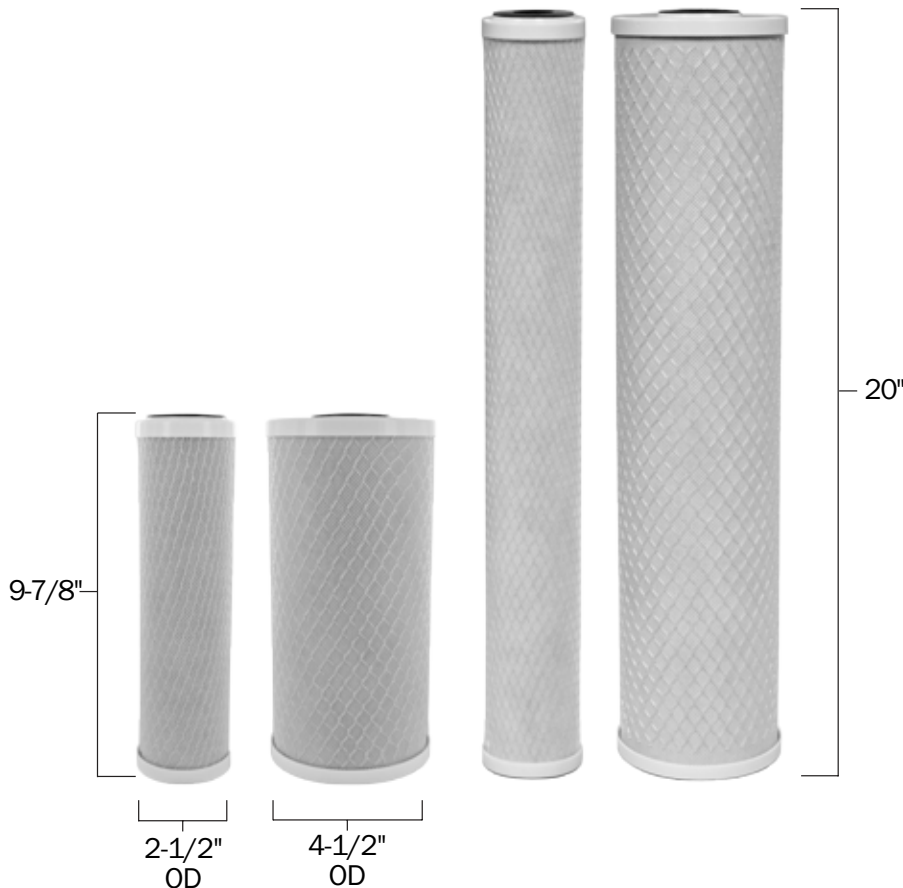

Ordering Guide (Example: CT01-4510)

	PART NUMBER	CARTRIDGE DIMENSIONS	FILTER CAPACITY (GALLONS)	MAXIMUM FLOW	NOMINAL MICRON RATING	INITIAL PRESSURE DROP (PSI)
CHLORINE TASTE AND ODOR	CT01-2510	2-1/2" x 9-7/8"	8,000	1 GPM (3.785 LPM)	5	< 2 PSI @ 1 GPM
	CT01-2520	2-1/2" x 20"	16,000	2 GPM (7.57 LPM)	5	< 2 PSI @ 2 GPM
	CT01-4510	4-1/2" x 9-7/8"	16,000	3 GPM (11.35 LPM)	5	< 4 PSI @ 3 GPM
	CT01-4520	4-1/2" x 20"	32,000	6 GPM (22.71 LPM)	5	< 5 PSI @ 6 GPM

Dimensions

Case Packs

DIMENSIONS	QUANTITY
2-1/2" x 9-3/4"	20
2-1/2" x 20"	20
4-1/2" x 9-3/4"	9
4-1/2" x 20"	4

Filter Housings Selection Guide
[CLICK HERE](#)

9450 SW Gemini Dr, ECM #83358, Beaverton, OR 97008
Tel 855.896.3525 · Fax 866.409.9622
www.neologicsolutions.com · info@neologicsolutions.com
STUART, FL · BEAVERTON, OR · GREENVILLE, SC · SAN DIEGO, CA

QUESTIONS?

Ask one of our Service Representatives:
Mon-Fri 8a-8p, Sat 8:30a-4:30p EST

We ship six days a week!