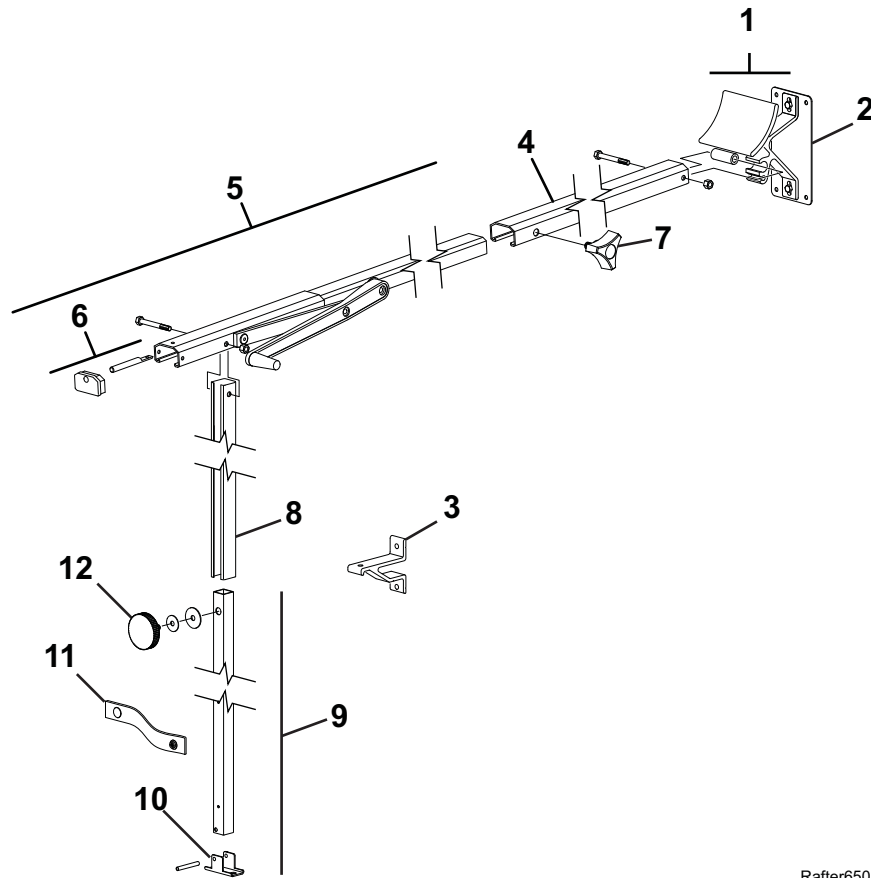

RAFTER VI

Rafter6501

<b>Item</b>	<b>Part Number</b>	<b>Description</b>	<b>Notes</b>
1	R00483WHT	Cradle w/ Bracket	White
2	R00132W	Backing Plate	White
3	R00711WHT	Bottom Bracket	White
4	R00123	Rafter Outer Arm, 50"	Satin
	R00123W	Rafter Outer Arm, 50"	White
5	R00718	Rafter Inner Arm, 57", w/ Linkage	Satin
	R00720	Rafter Inner Arm, 57", w/ Linkage	White
6	R00457	Roller Pin End	
7	R00486	Knob, Black w/ Nutsert	
8	R00702	Ground Support Outer Arm, 49 1/2"	Satin
	R00704	Ground Support Outer Arm, 49 1/2"	White
9	R00705	Ground Support Inner Arm, 58"	Satin
	R00707	Ground Support Inner Arm, 58"	White
10	R00394	Carport Foot	
11	R00721	Strap Assembly w/ snaps	
12	R00708	Knob, Black w/ washers	
13	R019557XXX	Hardware Pack (does not include stakes or bottom brackets)	