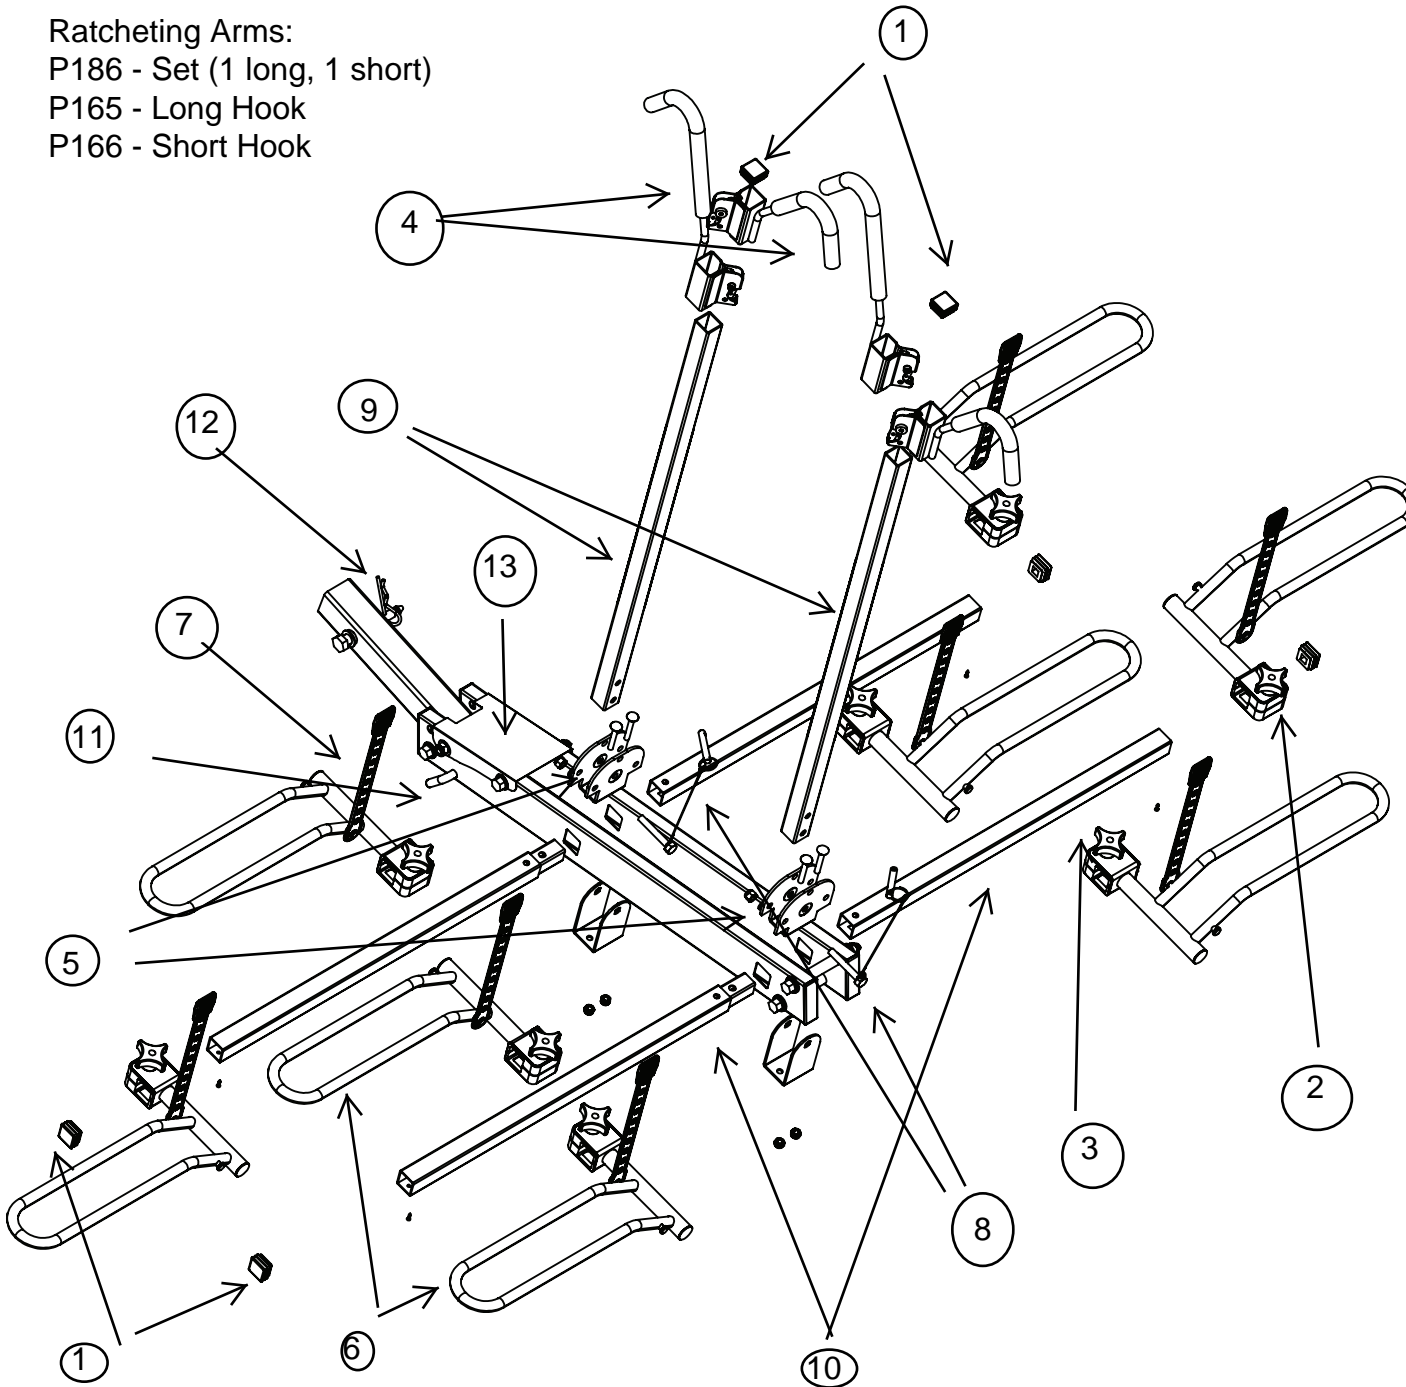

Ratcheting Arms:
 P186 - Set (1 long, 1 short)
 P165 - Long Hook
 P166 - Short Hook

- 1- P196 XTC End Caps
- 2- P197 XTC Wheel Hoop Shim & Knob Kit with bolt/Set of 4
- 3- P198 XTC Wheel Hoop Knob & Bolt
- 4- P186 XTC Ratcheted hook set (one short, 1 long)
- 5- P300 XTC 4 upgrade Kit
- 6- P318 XTC Wheel Hoop Set, incl. Knob/Bolts includes 1 left, 1 right wheel holder
- 7- P308 XTC Rubber Wheel Strap
- 8- P307 XTC Ball Bearing Pin with Thether
- 9- P321 XTC Upright Ratchet Arm
- 10- P330 XTC Horizontal cross bar set
- 11- P487 XTC 1/2" Long Folding Pin
- 12 - 64030 5/8" locking hitch pin /w/cable