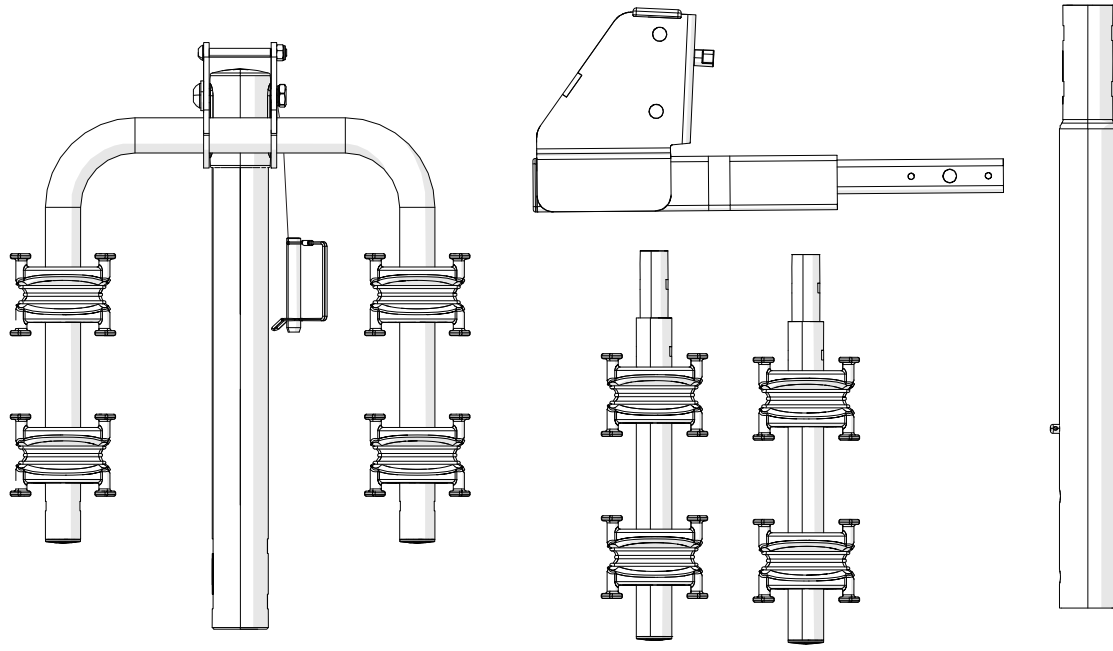

# INSTRUCTIONS / INSTRUCCIONES

BIKE RACK  
SUPPORT À BICYCLETTES  
SUPPORT À BICYCLETTES

Model: (18030)  
Modèle: (18030)  
Modelo: (18030)

## WARNINGS / LIMITATIONS

Not intended for off-road use.  
Not intended for tandems or recumbents.  
Your vehicle must be equipped with a 2" or 1 1/4" receiver hitch.  
Do not install on a trailer or other towed vehicle.  
Check straps for wear and replace if worn.  
Check tightness of all bolts and knobs periodically.  
Failure to use included strap(s) on trailer hitches with 1 1/4" receiver tubes may void both the trailer hitch and bike rack warranties.