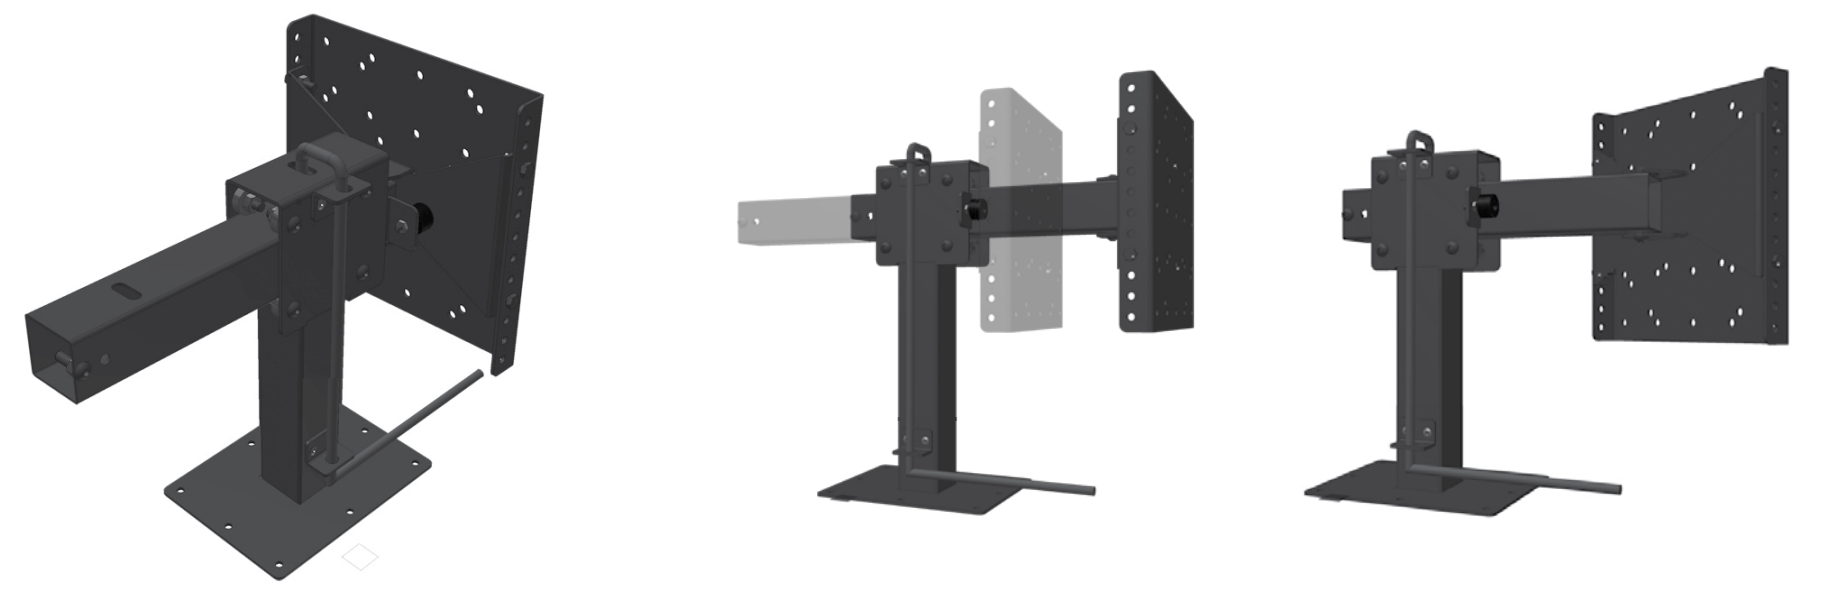

- ▶ FITS FLAT PANEL TVS WITH VESA MOUNTING PATTERNS: 75x75, 100x100, OR 200x200
- ▶ RATED FOR 50LB CAPACITY
- ▶ GREAT FOR CABINET INSTALLATION
- ▶ UP TO 140° SWIVEL ADJUSTMENT

MOR/ryde

Designed to swivel and slide out, this bracket is perfect for installation in a cabinet or corner. When ready to watch TV you simply release the lock allowing the TV to slide forward a full seven inches and then swivel to your desired viewing angle.

SLIDE-OUT & SWIVEL MOUNT for MEDIUM LCD Flat Panel TVs

TV40-001H-S

SLIDE-OUT & SWIVEL MOUNT for MEDIUM LCD Flat Panel TVs

TV40-001H-S

MOR/ryde

PACKAGE CONTENTS:

Mounting Base

VESA Adapter Plate