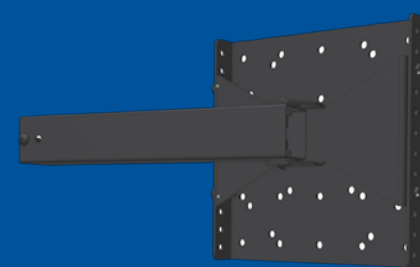

- ▶ FITS FLAT PANEL TVS WITH VESA MOUNTING PATTERNS: 75x75, 100x100, OR 200x200
- ▶ RATED FOR 50LB CAPACITY
- ▶ GREAT FOR CABINET INSTALLATION
- ▶ UP TO 140° SWIVEL ADJUSTMENT

MOR/ryde

Designed to swivel and slide out, this bracket is perfect for installation in a cabinet or corner. When ready to watch TV you simply release the lock allowing the TV to slide forward a full seven inches and then swivel to your desired viewing angle.

SLIDE-OUT & SWIVEL MOUNT for MEDIUM LCD Flat Panel TVs

TV40-001H-S

SLIDE-OUT & SWIVEL MOUNT for MEDIUM LCD Flat Panel TVs

TV40-001H-S

MOR/ryde

PACKAGE CONTENTS:

Mounting Base

VESA Adapter Plate