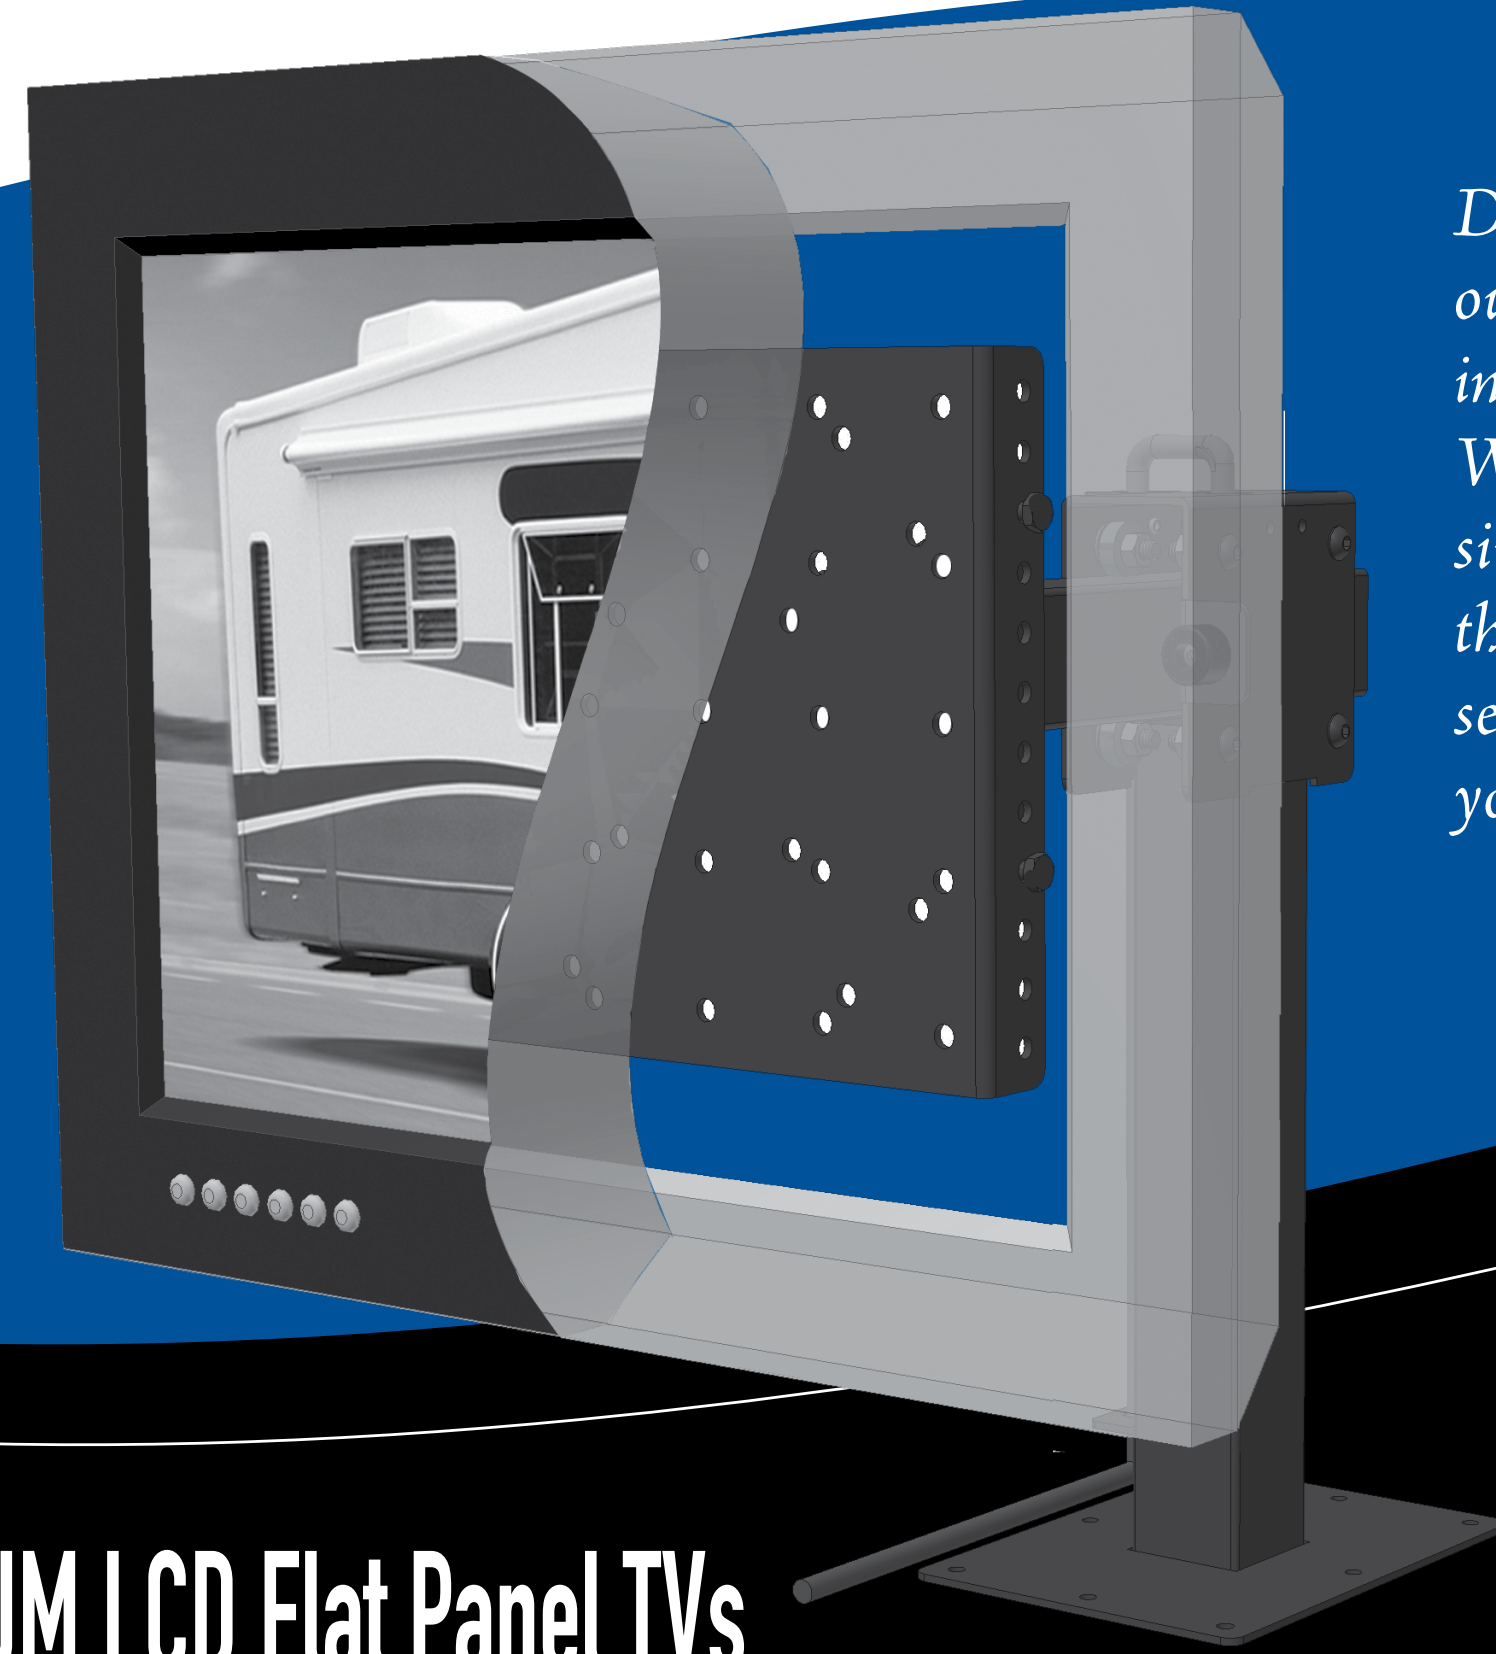

- ▶ FITS FLAT PANEL TVS WITH VESA MOUNTING PATTERNS: 75x75, 100x100, OR 200x200
- ▶ RATED FOR 50LB CAPACITY
- ▶ GREAT FOR CABINET INSTALLATION
- ▶ UP TO 140° SWIVEL ADJUSTMENT

MOR/ryde

Designed to swivel and slide out, this bracket is perfect for installation in a cabinet or corner. When ready to watch TV you simply release the lock allowing the TV to slide forward a full seven inches and then swivel to your desired viewing angle.

SLIDE-OUT & SWIVEL MOUNT for MEDIUM LCD Flat Panel TVs

TV40-001H-S

SLIDE-OUT & SWIVEL MOUNT for MEDIUM LCD Flat Panel TVs

TV40-001H-S

MOR/ryde

PACKAGE CONTENTS:

Mounting Base

VESA Adapter Plate