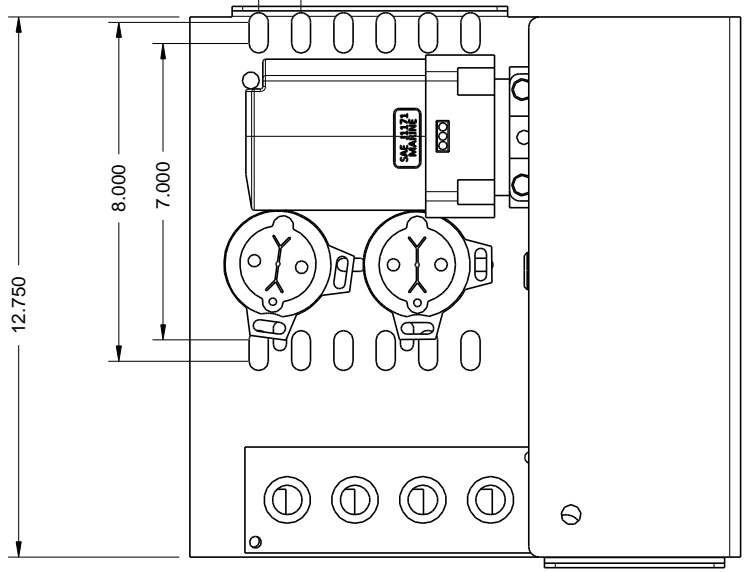

EZE TANK ASSEMBLY

#M26600

MOUNTING HOLES

RETRACT SOLENOID
EXTEND SOLENOID

HOLE FOR EMERGENCY
RETRACT TOGGLE SWITCH

115
FLUID OUNCES
ATF

QUALTRA MANUFACTURING
 305 US 131 SOUTH (269) 483-9634
 WHITE PIGEON, MI 49099 483-9636 (FAX)
 PART: EZE TANK ASSEMBLY
 ASSEMBLY: EZE SYSTEMS
 DRWG BY: B. SLACK > DATE: 10/24/11
 TOLERANCES: .XX±.02 .XX±.010 .XXX±.005
 MAT'L: