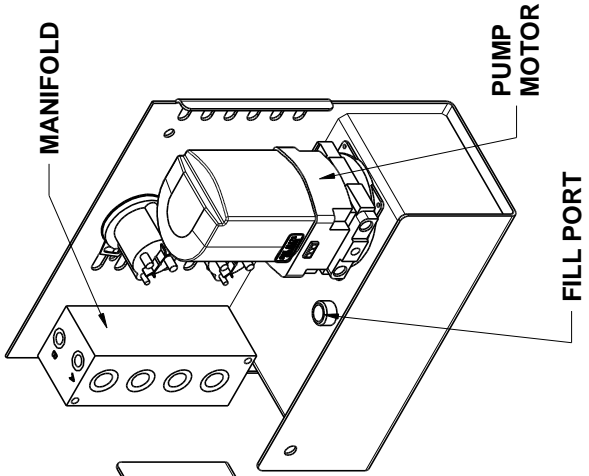

EZE TANK ASSEMBLY

#M26600

MOUNTING HOLES

RETRACT SOLENOID
EXTEND SOLENOID

HOLE FOR EMERGENCY
RETRACT TOGGLE SWITCH

115
FLUID OUNCES
ATF

QUALTRA MANUFACTURING
 305 US 131 SOUTH (269) 483-9634
 WHITE PIGEON, MI 49099 483-9636 (FAX)
 PART: EZE TANK ASSEMBLY
 ASSEMBLY: EZE SYSTEMS
 DRWG BY: B. SLACK > DATE: 10/24/11
 TOLERANCES: .XX±.02 .XX±.010 .XXX±.005
 MAT'L: