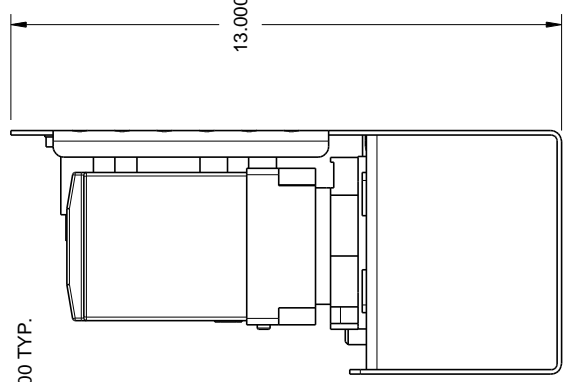

EZE TANK ASSEMBLY

#M26600

MOUNTING HOLES

RETRACT SOLENOID
EXTEND SOLENOID

HOLE FOR EMERGENCY
RETRACT TOGGLE SWITCH

115
FLUID OUNCES
ATF

QUALTRA MANUFACTURING
 305 US 131 SOUTH (269) 483-9634
 WHITE PIGEON, MI 49099 483-9636 (FAX)
 PART: EZE TANK ASSEMBLY
 ASSEMBLY: EZE SYSTEMS
 DRWG BY: B. SLACK > DATE: 10/24/11
 TOLERANCES: .XX±.02 .XX±.010 .XXX±.005
 MAT'L: