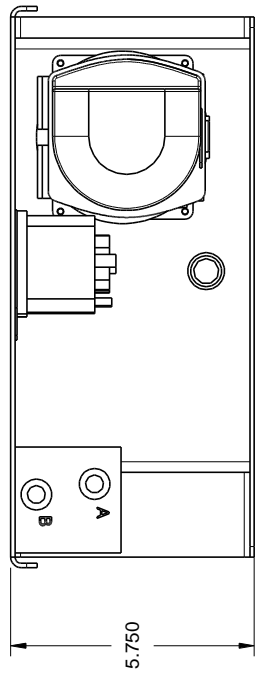

EZE TANK ASSEMBLY

#M26600

MOUNTING HOLES

RETRACT SOLENOID
EXTEND SOLENOID

HOLE FOR EMERGENCY
RETRACT TOGGLE SWITCH

115
FLUID OUNCES
ATF

QUALTRA MANUFACTURING
 305 US 131 SOUTH (269) 483-9634
 WHITE PIGEON, MI 49099 483-9636 (FAX)
 PART: EZE TANK ASSEMBLY
 ASSEMBLY: EZE SYSTEMS
 DRWG BY: B. SLACK > DATE: 10/24/11
 TOLERANCES: .XX±.02 .XX±.010 .XXX±.005
 MAT'L: