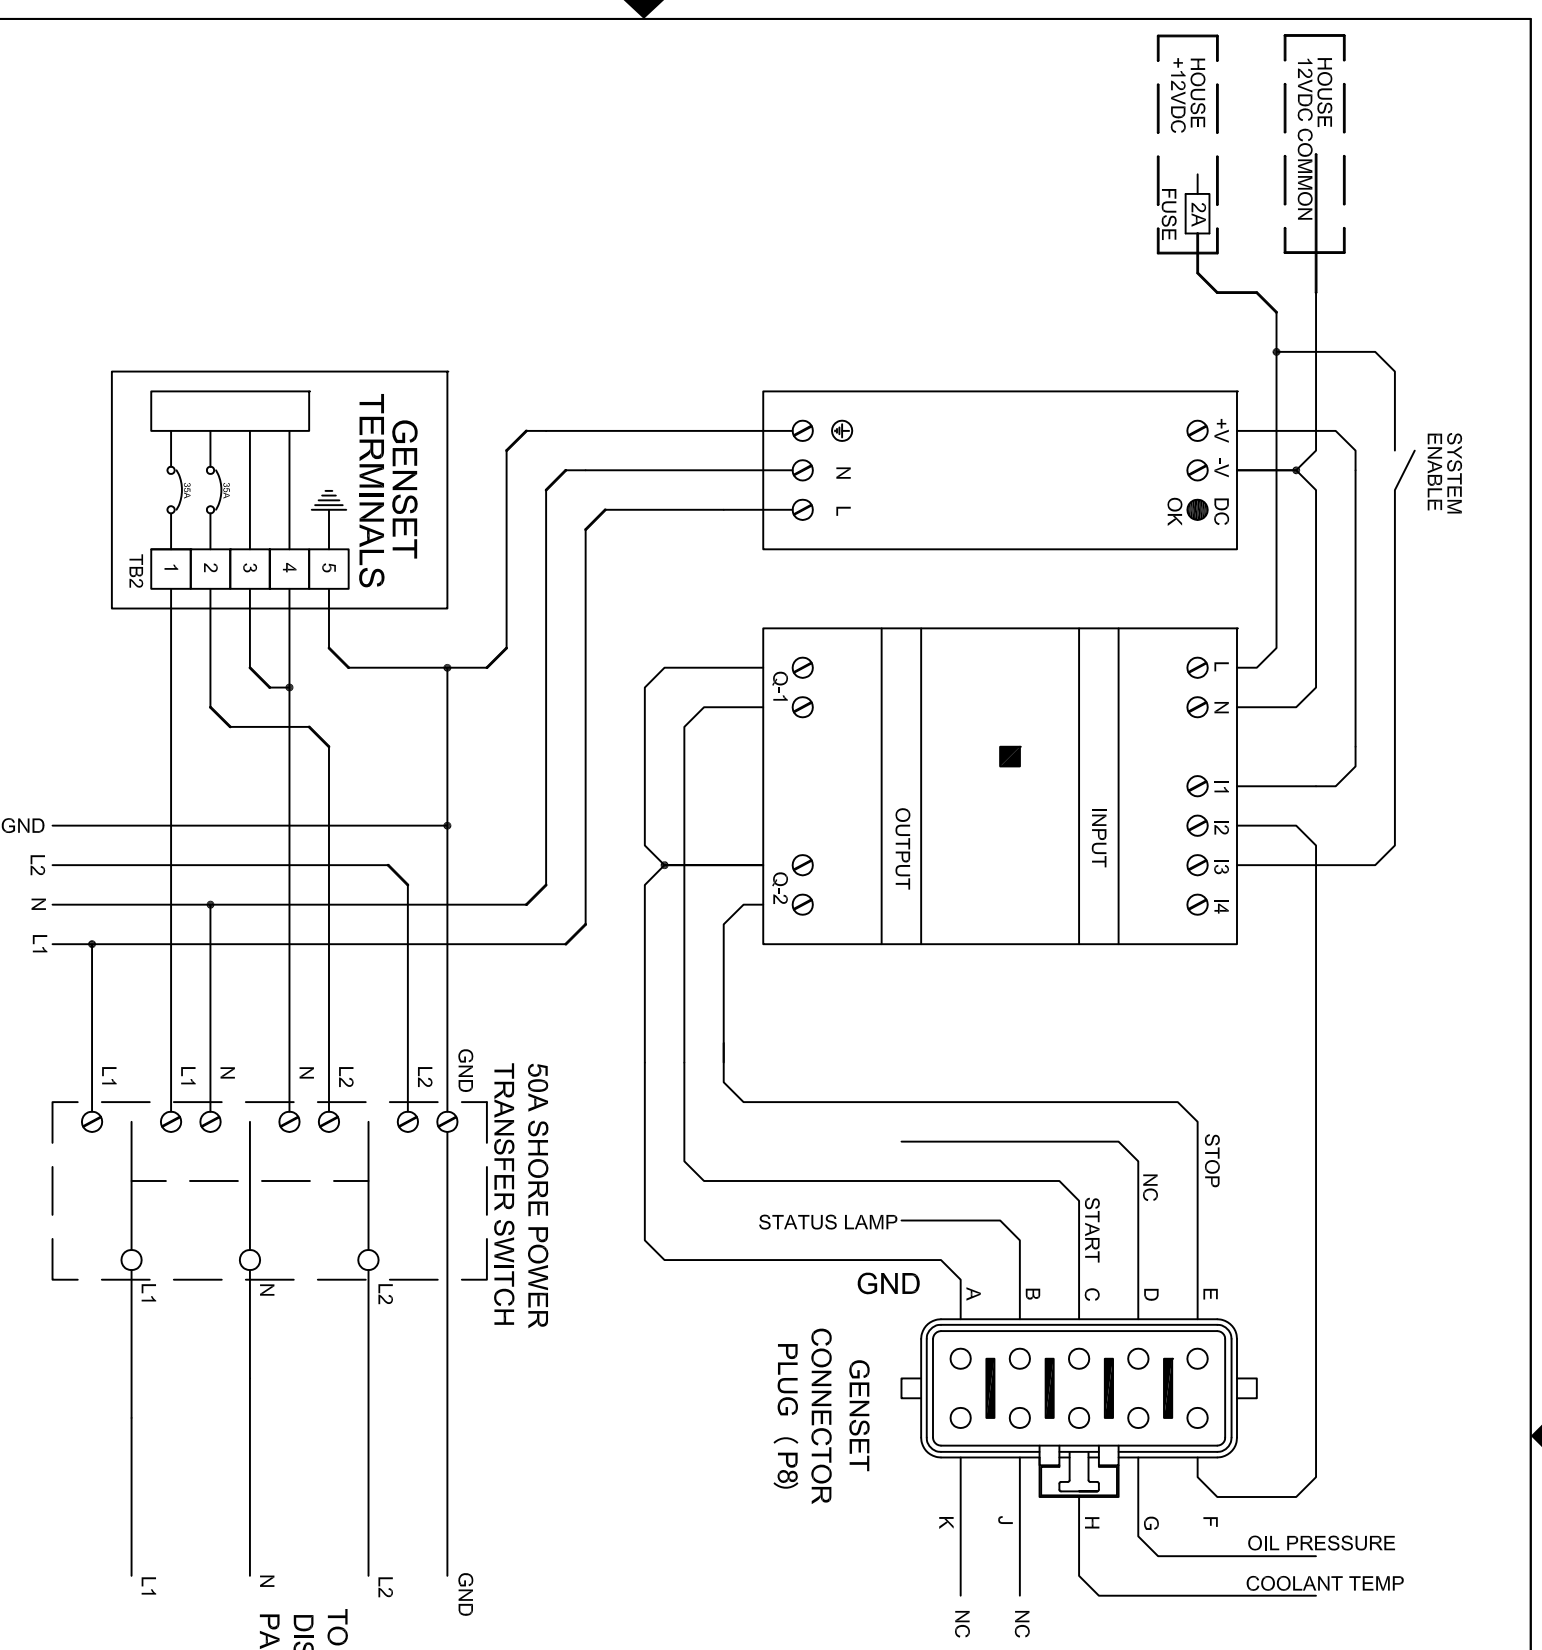

REVISIONS				
ZONE	REV	DESCRIPTION	DATE	APPROVED

50A SHORE POWER

50A SHORE POWER
TRANSFER SWITCH

GENSET
CONNECTOR
PLUG (P8)

TO VEHICLE AC
DISTRIBUTION
PANEL

RVAUTOMATIONS.COM

TECHNICAL SUPPORT CALL TOLL-FREE
800-934-4807 EXT 202

SIZE	FSCM NO.	DWG NO.	REV
SCALE	SHEET		